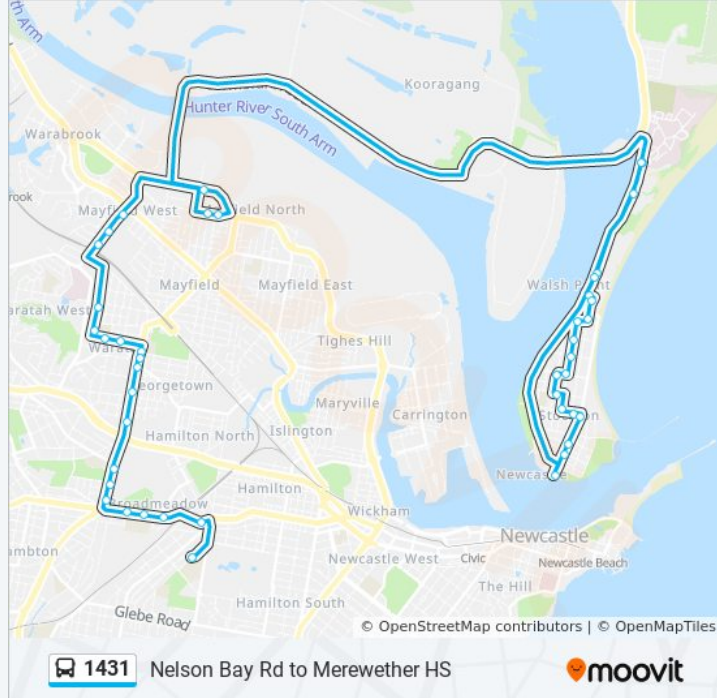

Industrial Dr before Woodstock St

Maud St opp Basil St

Maud St opp Vickers St

Maud St opp Miller St

Bridge St after Platt St

Bridge St after Station St

St Philip's College, High St

High St before Tighe St

Callaghan College, Turton Rd

Turton Rd before Georgetown Rd

Turton Rd opp Waratah Village Shopping Centre

Turton Rd before Christo Rd

Turton Rd opp Crescent Rd

Turton Rd opp Young Rd

Turton Rd opp Monash Rd

Turton Rd opp Rex Ave

Lambton Rd opp Cameron St

Lambton Rd opp Hunter School Of The Performing Arts

Lambton Rd at Curley Rd

Lambton Rd after Market St

Merewether High School, Pokolbin St

1431 bus time schedules and route maps are available in an offline PDF at moovitapp.com. Use the [Moovit App](#) to see live bus times, train schedule or subway schedule, and step-by-step directions for all public transit in Sydney.

[About Moovit](#) • [MaaS Solutions](#) • [Supported Countries](#) • [Mooviter Community](#)

© 2024 Moovit - All Rights Reserved

Check Live Arrival Times