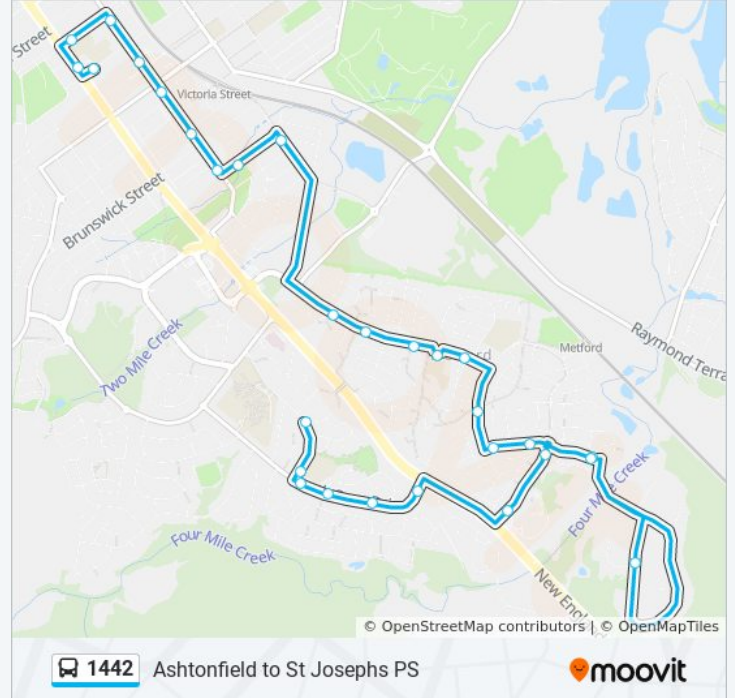

Direction: St Josephs PS

29 stops

[VIEW LINE SCHEDULE](#)

Norfolk St at Pitcairn St

Ashtonfield Public School, Norfolk St

South Seas Dr after Norfolk St

South Seas Dr at Adele Cres

South Seas Dr before Adele Cres

Schanck Dr before Willow Dr

Chelmsford Dr at Grevillea Dr

Maitland Christian School, School Grounds

Maitland Christian School, Chelmsford Dr

Early Learning Centre, Chelmsford Dr

Chelmsford Dr opp Tennyson St

1442 bus Info

Direction: St Josephs PS

Stops: 29

Trip Duration: 27 min

Line Summary:

Cooney Park, Lawes St

East Maitland Post Office, Lawes St

Lawes St after George St

Lawes St before William St

East Maitland Public School, William St

New England Hwy before King St

St Joseph's Primary School, King St

1442 bus time schedules and route maps are available in an offline PDF at moovitapp.com. Use the [Moovit App](#) to see live bus times, train schedule or subway schedule, and step-by-step directions for all public transit in Sydney.