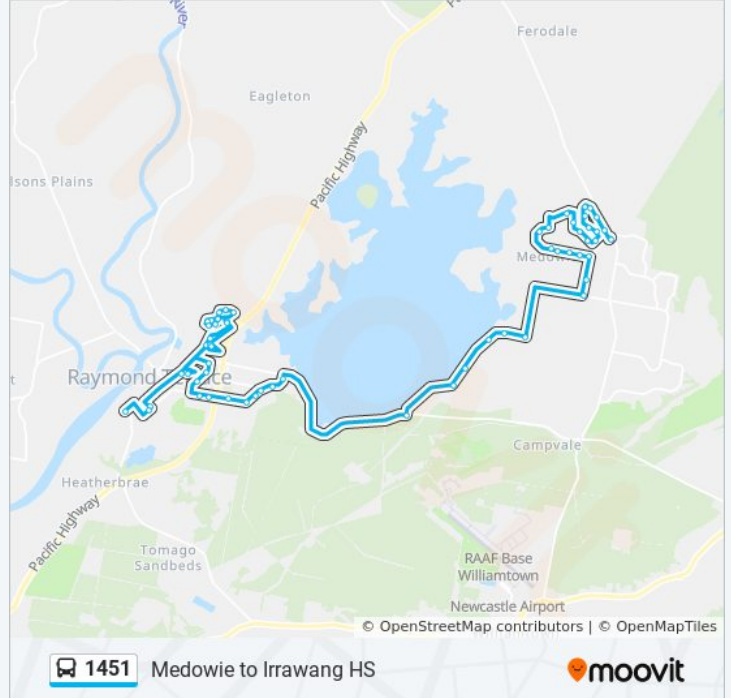

**Direction: Raymond Terrace PS**

60 stops

[VIEW LINE SCHEDULE](#)

- Kirrang Dr opp Fisher Rd
- Fisher Rd after Kirrang Dr
- Fisher Rd before Cole Cl
- Fisher Rd before Lewis Dr
- Lewis Dr at Fisher Rd
- Lewis Dr after Fisher Rd
- 22 Lewis Dr
- Lewis Dr opp Summers Cl
- Ryan Rd before Cedar Cl
- Ryan Rd before Chestnut Cl
- Ryan Rd at Court Rd
- Ryan Rd before Kula Rd
- Abercrombie Rd after Ryan Rd
- Kula Rd opp Evans Rd
- Kula Rd opp McDonald Cl
- Kula Rd opp Waropara Rd
- Kula Rd before Karwin Rd
- Kula Rd before Court Rd
- Kula Rd after Court Rd
- Kula Rd at Kirrang Dr
- Kirrang Dr at Wilga Rd
- Kirrang Dr at Ferodale Rd

**1451 bus Time Schedule**

Raymond Terrace PS Route Timetable:

Sunday	Not Operational
Monday	7:44 AM
Tuesday	7:44 AM
Wednesday	7:44 AM
Thursday	7:44 AM
Friday	Not Operational
Saturday	Not Operational

**1451 bus Info**

**Direction:** Raymond Terrace PS

**Stops:** 60

**Trip Duration:** 67 min

**Line Summary:**

Lisadell Rd opp Fairlands Rd  
Grahamstown Rd after Kedahla Cl  
Grahamstown Rd at Old Farm Rd  
Grahamstown Rd at Lakeside Tce  
Grahamstown Rd at Wade Cl  
Richardson Rd opp Grahamstown Rd  
Benjamin Lee Dr opp Raymond Terrace Church  
Benjamin Lee Dr at Eskdale Dr  
Benjamin Lee Dr opp Lakeside Shopping Centre  
Mount Hall Rd opp Dunn Pl  
Mount Hall Rd opp Oldfield Cl  
Irrawang High School Bus Bay Mt Hall Rd  
Mount Hall Rd after Rosemount Dr  
Mount Hall Rd opp Banks St  
Watt St opp Banks St  
Watt St at Shearman Ave  
Watt St at Richardson Rd  
Rees James Rd before Alton Rd  
Rees James Rd after Alton Rd  
Bellevue St after Rees James Rd  
Dawson Rd opp Holwell Cct  
Dawson Rd at Woodlands Pl  
Beaton Ave at Dawson Rd  
Fairchild St after Beaton Ave  
Fairchild St opp Cooper Pl  
Dawson Rd at Holwell Cct  
Holwell Cct opp Holt Pl  
Holwell Cct before Loftus Pl  
Holwell Cct opp Loftus Pl  
Bellevue St after Dawson Rd  
Adelaide St at Dresden Pl  
Dresden Pl at Acacia Ave  
Dresden Pl at Adelaide St