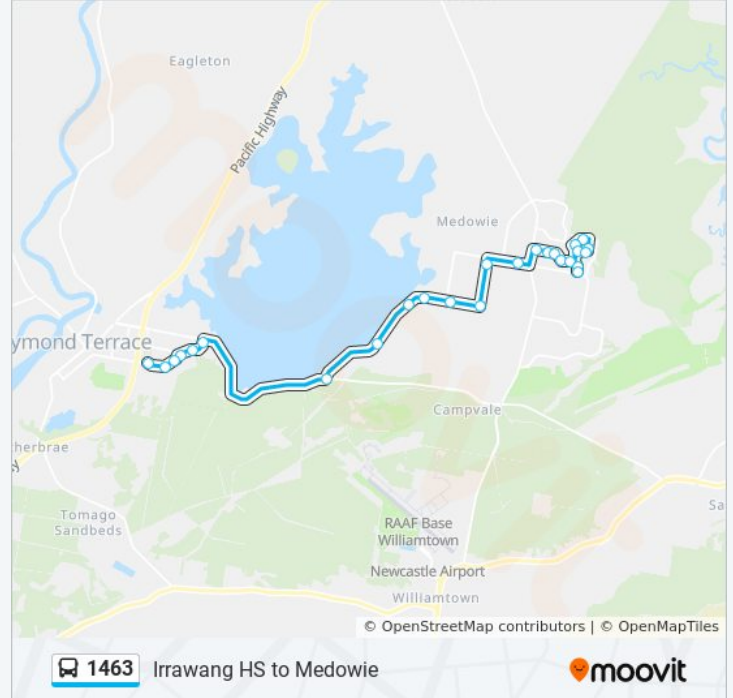

1463

Irrawang HS to Medowie

Get The App

The 1463 bus line Irrawang HS to Medowie has one route. For regular weekdays, their operation hours are:

(1) Medowie: 3:17 PM

Use the Moovit App to find the closest 1463 bus station near you and find out when is the next 1463 bus arriving.

### Direction: Medowie

26 stops

[VIEW LINE SCHEDULE](#)

Irrawang High School Bus Bay Mt Hall Rd  
 Mount Hall Rd at Oldfield Cl  
 Mount Hall Rd at Dunn Pl  
 Lakeside Shopping Centre, Benjamin Lee Dr  
 Benjamin Lee Dr opp Eskdale Dr  
 Raymond Terrace Church, Benjamin Lee Dr  
 Richardson Rd at Grahamstown Rd  
 Grahamstown Rd opp Pastures Dr  
 Grahamstown Rd opp Old Farm Rd  
 Grahamstown Rd opp 40  
 Lisadell Rd after Fairlands Rd  
 Uniting Church Medowie, Abundance Rd  
 Abundance Rd before Ferodale Rd  
 Ferodale Rd before Peppertree Rd  
 Silver Wattle Dr opp Bottle Brush Ave  
 Silver Wattle Dr opp Cassias Ave  
 Silver Wattle Dr opp Blackbutt Cres  
 Silver Wattle Dr at Brush Box Ave  
 Brush Box Ave at Coolabah Rd  
 Laurina St after Kindlebark Dr  
 Laurina St opp Le Mottee Cl  
 Laurina St at Hakea Pde

### 1463 bus Info

**Direction:** Medowie

**Stops:** 26

**Trip Duration:** 29 min

**Line Summary:**

Coachwood Dr after Laurina St

Coachwood Dr after Tupelo St

Kindlebark Dr opp Tea Tree Dr

Kindlebark Dr after Rosewood Dr

1463 bus time schedules and route maps are available in an offline PDF at [moovitapp.com](https://moovitapp.com). Use the [Moovit App](#) to see live bus times, train schedule or subway schedule, and step-by-step directions for all public transit in Sydney.