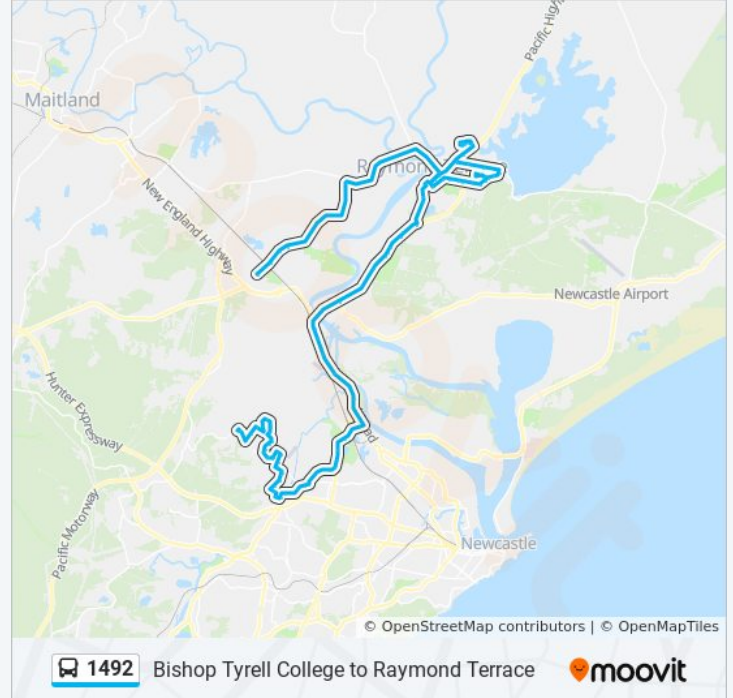

Maitland Rd after Old Maitland Rd

Maitland Rd after Shamrock St

Maitland Rd opp Hexham Bowling Club

Maitland Rd opp 338

Maitland Rd opp Old Maitland Rd

Pacific Hwy opp Tomago Rd

2179 Pacific Hwy

Pacific Hwy opp 2200

Pacific Gardens, Pacific Hwy

Pacific Hwy at Kingston Pde

Pacific Hwy before Adelaide St

Adelaide St at Kent St

Bettles Park, Adelaide St

Raymond Terrace Shopping Centre, Sturgeon St

Port Stephens Council, Adelaide St