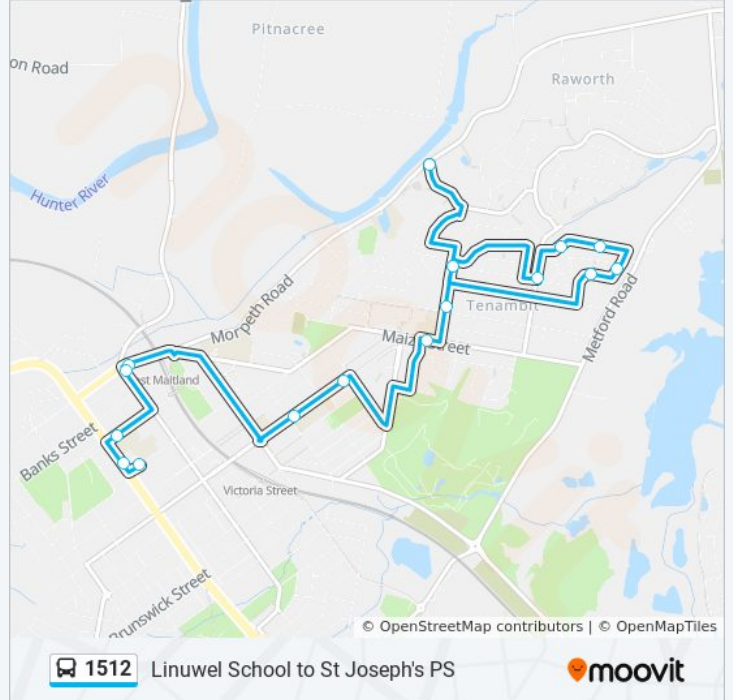

1512

Linuwel School to St Joseph's PS

Get The App

The 1512 bus line Linuwel School to St Joseph's PS has one route. For regular weekdays, their operation hours are:  
 (1) St Josephs PS: 8:38 AM  
 Use the Moovit App to find the closest 1512 bus station near you and find out when is the next 1512 bus arriving.

**Direction: St Josephs PS**

17 stops

[VIEW LINE SCHEDULE](#)

- Jenna Dr at Morpeth Rd
- Edward St after Frater Ave
- Ronald St opp Troy Cl
- Thursby St at Korbel St
- Ohearn St after Thursby St
- O'Hearn St at Burley St
- Goldingham St at Crawford Ave
- Edward St after Frater Ave
- Edward St at Collinson St
- Maize St opp Tenambit Public School
- High St after Hinder St
- Maitland High School, High St
- Melbourne St at Lawes St
- Lawes St at Melbourne St
- East Maitland Public School, William St
- New England Hwy before King St
- St Joseph's Primary School, King St

**1512 bus Time Schedule**

St Josephs PS Route Timetable:

Sunday	Not Operational
Monday	8:38 AM
Tuesday	8:38 AM
Wednesday	8:38 AM
Thursday	8:38 AM
Friday	Not Operational
Saturday	Not Operational

**1512 bus Info**

**Direction:** St Josephs PS

**Stops:** 17

**Trip Duration:** 20 min

**Line Summary:**

1512 bus time schedules and route maps are available in an offline PDF at [moovitapp.com](https://moovitapp.com). Use the [Moovit App](#) to see live bus times, train schedule or subway schedule, and step-by-step directions for all public transit in Sydney.