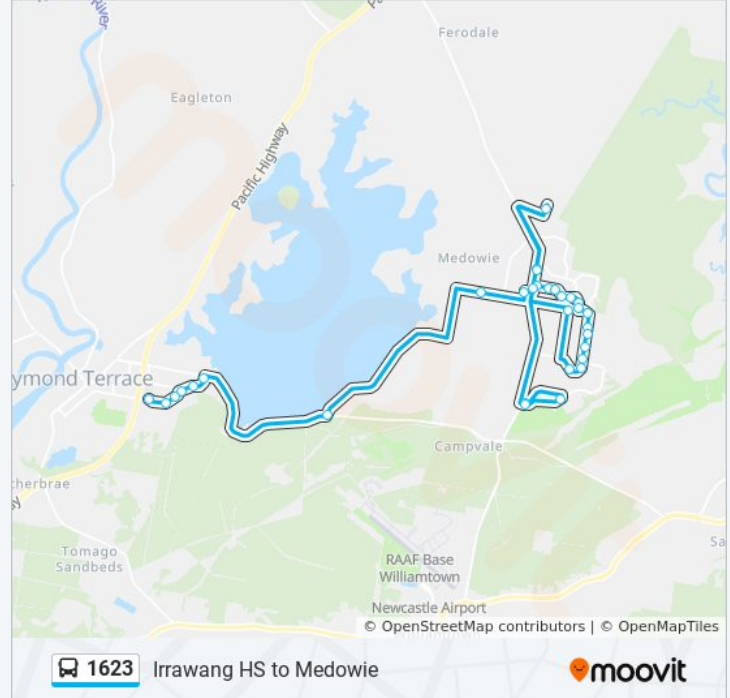

1623

Irrawang HS to Medowie

Get The App

The 1623 bus line (Irrawang HS to Medowie) has 2 routes. For regular weekdays, their operation hours are:

(1) Carolina Rd at Royal: 2:45 PM(2) Medowie: 3:26 PM

Use the Moovit App to find the closest 1623 bus station near you and find out when is the next 1623 bus arriving.

Direction: Medowie

Stops: 31

Trip Duration: 44 min

Line Summary:

Silver Wattle Dr at Brush Box Ave

Brush Box Ave at Coolabah Rd

Kindlebark Dr opp Tea Tree Dr

Kindlebark Dr after Rosewood Dr

James Rd at Coachwood Dr

James Rd at Windeyer Cl

61 James Rd

James Rd at Raymond Cl

James Rd at Boyd Bvd

James Rd at Boyd Bvd

James Rd before Robert Cl

Wirreanda Public School, Brocklesby Rd

Medowie Rd opp Kindlebark Dr

Carolina Rd at Royal Ave

Medowie Rd after Kindlebark Dr

South St before Sylvan Ave

Lakewood Dr at Sunningdale Cct

South St after Championship Dr

1623 bus time schedules and route maps are available in an offline PDF at moovitapp.com. Use the [Moovit App](#) to see live bus times, train schedule or subway schedule, and step-by-step directions for all public transit in Sydney.