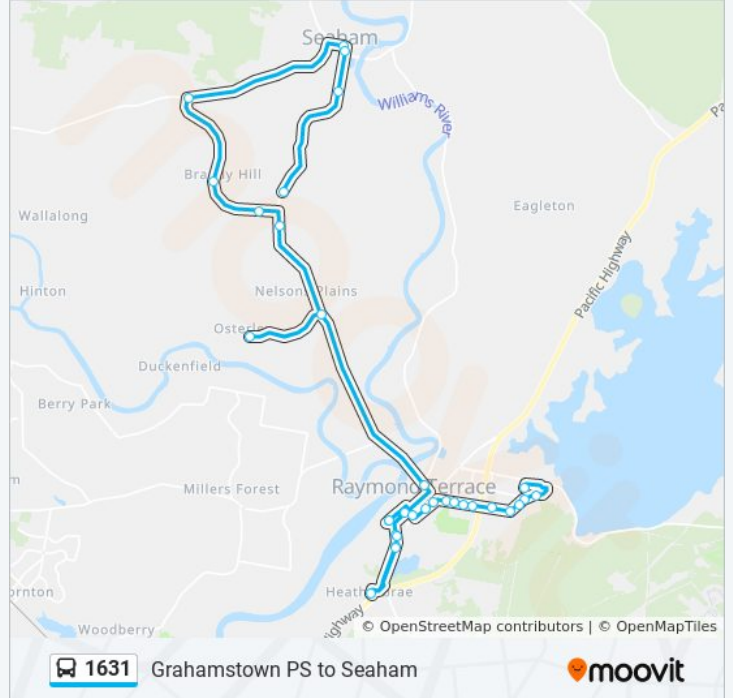

1631

Grahamstown PS to Seaham

Get The App

The 1631 bus line Grahamstown PS to Seaham has one route. For regular weekdays, their operation hours are:

(1) Seaham: 3:05 PM

Use the Moovit App to find the closest 1631 bus station near you and find out when is the next 1631 bus arriving.

Direction: Seaham

31 stops

[VIEW LINE SCHEDULE](#)

- Grahamstown Public School, Hastings Dr
- Benjamin Lee Dr at Eskdale Dr
- Benjamin Lee Dr opp Lakeside Shopping Centre
- Mount Hall Rd opp Dunn Pl
- Mount Hall Rd opp Oldfield Cl
- Irrawang High School Bus Bay Mt Hall Rd
- Mount Hall Rd after Rosemount Dr
- Mount Hall Rd opp Banks St
- Mount Hall Rd at Muree St
- Mount Hall Rd opp Cambridge Ave
- Irrawang St before Smiths Lane
- Boomerang Park, Irrawang St
- William St opp St Brigid's Primary School
- Raymond Terrace Primary School, Sturgeon St
- Adelaide St opp Bettles Park
- Adelaide St opp Kent St
- Hunter River High School, Elkin Ave
- Adelaide St at Kent St
- Bettles Park, Adelaide St
- Adelaide St after Glenelg St
- William Bailey St at Carmichael St
- Seaham Rd at Hinton Rd

1631 bus Info

Direction: Seaham

Stops: 31

Trip Duration: 59 min

Line Summary:

Hinton Rd at Ambaura Cl (Hail & Ride)

Seaham Rd at Brandy Hill Dr

Brandy Hill Rd opp Eloura Cl

Brandy Hill Dr at Werai Cl

Clarence Town Rd opp Brandy Hill Dr

Dixon St before Warren St

Seaham Public School, Warren St

Warren St before Fisher Cl (Hail & Ride)

Seaham Rd opp Eskdale Park Dr

1631 bus time schedules and route maps are available in an offline PDF at moovitapp.com. Use the [Moovit App](#) to see live bus times, train schedule or subway schedule, and step-by-step directions for all public transit in Sydney.