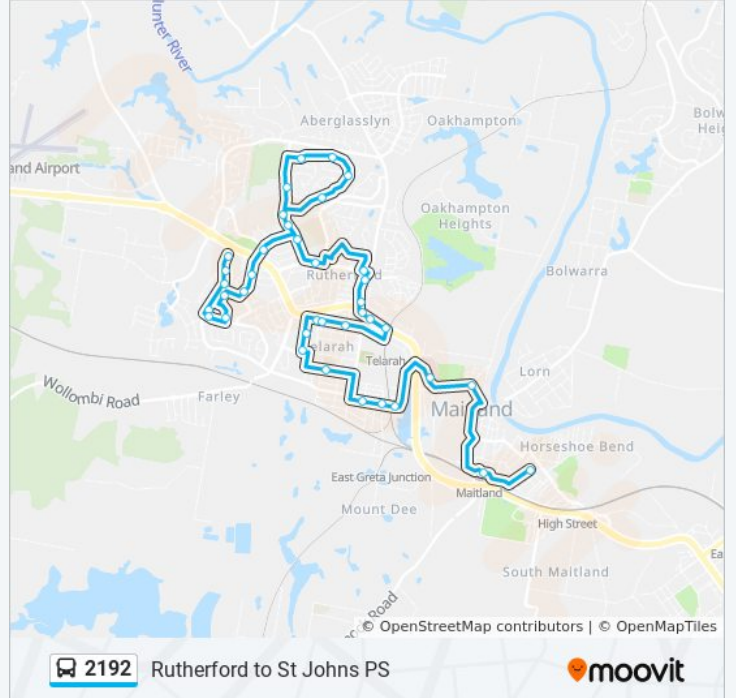

2192

Rutherford to St Johns PS

Get The App

The 2192 bus line Rutherford to St Johns PS has one route. For regular weekdays, their operation hours are:

(1) St Johns PS: 8:25 AM

Use the Moovit App to find the closest 2192 bus station near you and find out when is the next 2192 bus arriving.

Direction: St Johns PS

38 stops

[VIEW LINE SCHEDULE](#)

- Regiment Rd at Alvira Cl
- Regiment Rd at Buffier Cres
- Regiment Rd before Logan Rd
- Regiment Rd opp Marlborough St
- Brigantine St after Regiment Rd
- Garwood St opp Tabor Cl
- Belmar St opp Ashland Cl
- Harvey Rd opp Enright St
- Scobie Barracks, Harvey Rd
- Norm Chapman Oval, Dunkley St
- Weblands St opp Maitland Baptist Church
- Weblands St after Bairds Cl
- Budgeree Dr after Payalla Ave
- Budgeree Dr at Peppertree Cct
- Budgeree Dr after Blueberry Pl
- Budgeree Dr after Appletree Ave
- Weblands St before Budgeree Dr
- Rutherford Public School, Weblands St
- Alexandra Ave after Weblands St
- Alexandra Ave at Endeavour St
- Aberglasslyn Rd opp Third Ave
- Aberglasslyn Rd at Queen St

2192 bus Time Schedule

St Johns PS Route Timetable:

Sunday	Not Operational
Monday	8:25 AM
Tuesday	8:25 AM
Wednesday	8:25 AM
Thursday	8:25 AM
Friday	Not Operational
Saturday	Not Operational

2192 bus Info

Direction: St Johns PS

Stops: 38

Trip Duration: 35 min

Line Summary:

New England Hwy at Aberglasslyn Rd
New England Hwy opp South St
New England Hwy at John St
Gillies St at Brooks St
Gillies St at Young St
St Paul's Primary School, Gillies St
Verge St at Taree Ave
Verge St at Goodlet St
Telarah Public School, Raymond St
Telarah St opp Telarah Gospel Hall
Telarah St at Elizabeth St
Telarah St at Margaret St
High St opp Bonar St
High St at Hannan St
Railway St after Church St
St John the Baptist Primary School, Victoria St