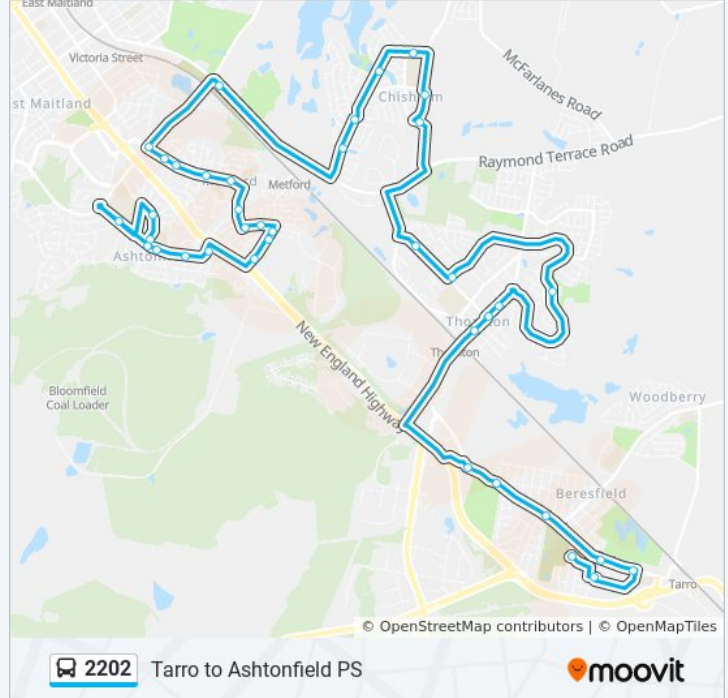

Chelmsford Dr opp Maitland Christian School

Chelmsford Dr opp Grevillea Dr

Schanck Dr opp Willow Dr

Low St opp Metford Community Hall

Low St opp McLeod Ave

Ferraby Dr after Streeton Dr

Ferraby Dr opp 32

TAFE Maitland, Ferraby Dr

South Seas Dr after New England Hwy

South Seas Dr before Airlie St

South Seas Dr opp Adele Cres

South Seas Dr opp Norfolk St

Hunter Valley Grammar School, South Seas Dr

Norfolk St at Pitcairn St

Ashtonfield Public School, Norfolk St