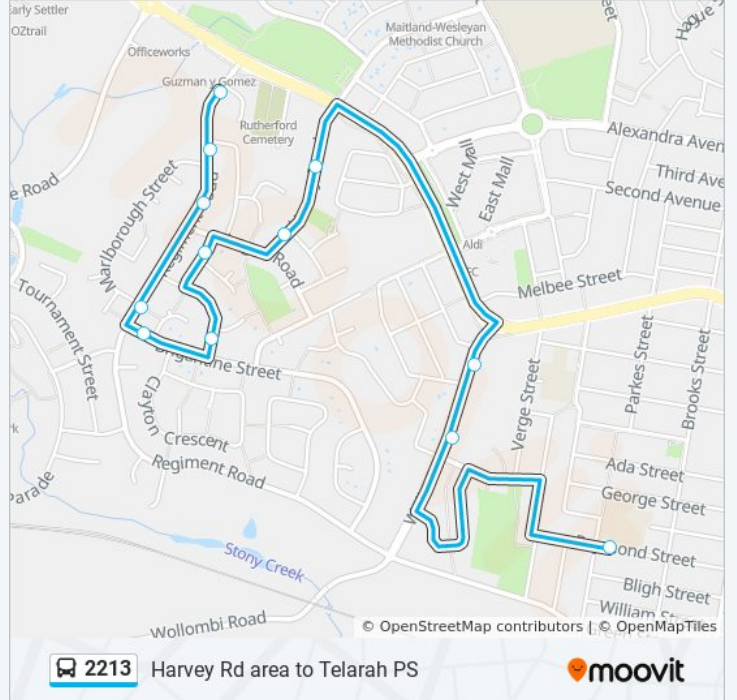

2213

Harvey Rd area to Telarah PS

Get The App

The 2213 bus line Harvey Rd area to Telarah PS has one route. For regular weekdays, their operation hours are:

(1) Telarah PS: 8:44 AM

Use the Moovit App to find the closest 2213 bus station near you and find out when is the next 2213 bus arriving.

Direction: Telarah PS

12 stops

[VIEW LINE SCHEDULE](#)

- Regiment Rd at Alvira Cl
- Regiment Rd at Buffier Cres
- Regiment Rd before Logan Rd
- Regiment Rd opp Marlborough St
- Brigantine St after Regiment Rd
- Garwood St opp Tabor Cl
- Belmar St opp Ashland Cl
- Harvey Rd opp Enright St
- Scobie Barracks, Harvey Rd
- Rutherford Park, Wollombi Rd
- Wollombi Rd before Goodlet St
- Telarah Public School, Raymond St

2213 bus Time Schedule

Telarah PS Route Timetable:

Sunday	Not Operational
Monday	8:44 AM
Tuesday	8:44 AM
Wednesday	8:44 AM
Thursday	8:44 AM
Friday	Not Operational
Saturday	Not Operational

2213 bus Info

Direction: Telarah PS

Stops: 12

Trip Duration: 14 min

Line Summary:

2213 bus time schedules and route maps are available in an offline PDF at moovitapp.com. Use the [Moovit App](#) to see live bus times, train schedule or subway schedule, and step-by-step directions for all public transit in Sydney.