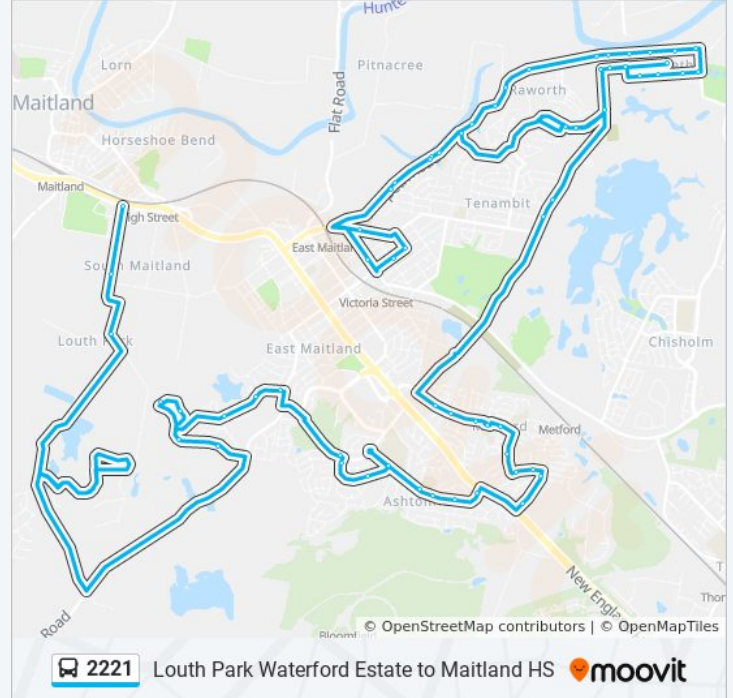

**Direction:** Morpeth PS

**Stops:** 65

**Trip Duration:** 82 min

**Line Summary:**

Metford Community Hall, Lowe St

Schanck Dr before Willow Dr

Chelmsford Dr at Grevillea Dr

Maitland Christian School, School Grounds

Swan St after Edward St

Swan St at George St

Swan St at Robert St

Morpeth Museum, Swan St

Swan St at Green St

Morpeth Rd after Tank St

Morpeth Rd at Raworth Ave

Morpeth Rd opp Brush Farm Rd

267 Morpeth Rd

Morpeth Rd before Jenna Dr

Linuwel School, Morpeth Rd

73 Morpeth Rd

Maitland Grossmann High School, Cumberland St

Hodge St at High St

Maitland High School, High St

Lindesay St after George St

82 Morpeth Rd

Morpeth Rd opp Linuwel School

Morpeth Rd opp Linuwel School

Jenna Dr at Morpeth Rd

Tank St after Canterbury Dr

Tank St opp High St

High St at Green St

High St at Northumberland St