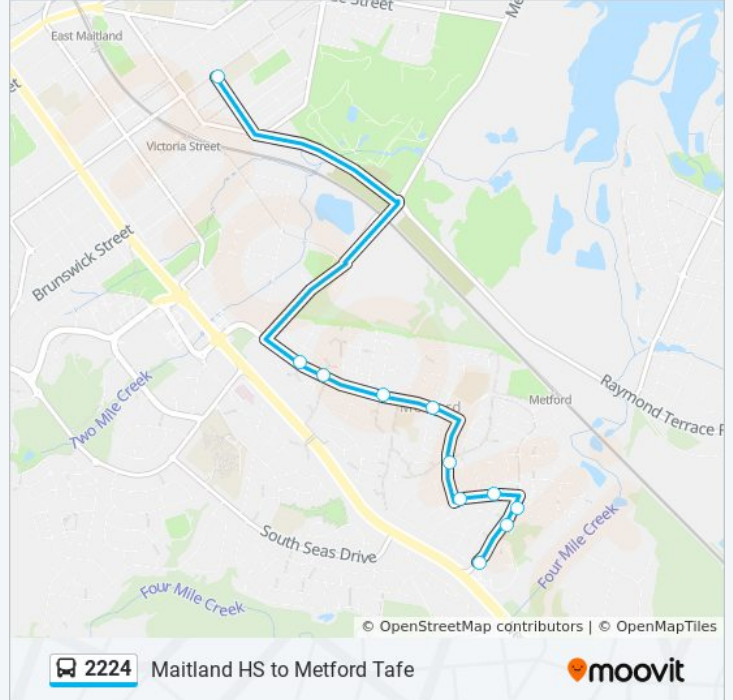

2224

Maitland HS to Metford Tafe

Get The App

The 2224 bus line Maitland HS to Metford Tafe has one route. For regular weekdays, their operation hours are:

(1) Metford TAFE: 3:55 PM

Use the Moovit App to find the closest 2224 bus station near you and find out when is the next 2224 bus arriving.

Direction: Metford TAFE

11 stops

[VIEW LINE SCHEDULE](#)

- Maitland High School, Hunter St
- Chelmsford Dr at Tennyson St
- Chelmsford Dr opp Early Learning Centre
- Chelmsford Dr opp Maitland Christian School
- Chelmsford Dr opp Grevillea Dr
- Schanck Dr opp Willow Dr
- Lowe St opp Metford Community Hall
- Lowe St opp McLeod Ave
- Ferraby Dr after Streeton Dr
- Ferraby Dr opp 32
- TAFE Maitland, Ferraby Dr

Direction: Metford TAFE

Stops: 11

Trip Duration: 12 min

Line Summary:

2224 bus time schedules and route maps are available in an offline PDF at moovitapp.com. Use the [Moovit App](#) to see live bus times, train schedule or subway schedule, and step-by-step directions for all public transit in Sydney.