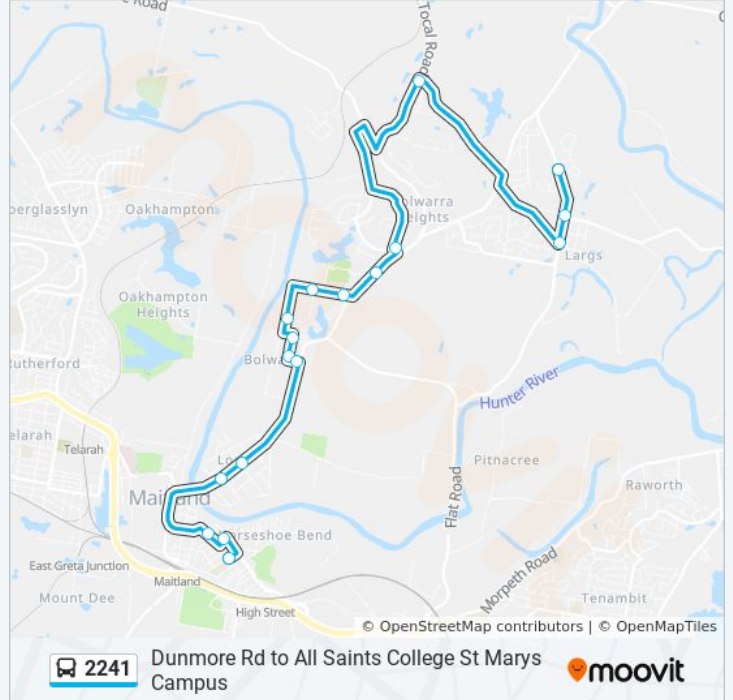

Use the Moovit App to find the closest 2241 bus station near you and find out when is the next 2241 bus arriving.

Direction: St John The Baptist

18 stops

[VIEW LINE SCHEDULE](#)

- Paterson Rd opp Dunmore Rd
- Dunmore Rd opp Maitland Retirement Village
- Dunmore Rd at Morpeth St
- High St opp Largs Ave
- Tocal Rd at Lang Dr
- Highland Way at Hunterglen Dr
- Bolwarra Uniting Church, Paterson Rd
- Bolwarra Rd opp Bolwarra Public School
- Bolwarra Rd at Maitland Rd
- Kensington Rd at Denison Rd
- Addison Rd after Bayswater Rd
- Addison Rd before Westbourne Rd
- Westbourne Rd at Paterson Rd
- Belmore Rd at Allan St
- Belmore Rd at Lorn St
- Ken Tubman Dr opp Napoleon Lane
- Uniting Church Maitland, Ken Tubman Dr
- All Saints College, Victoria St

2241 bus Time Schedule

St John The Baptist Route Timetable:

Sunday	Not Operational
Monday	7:41 AM
Tuesday	7:41 AM
Wednesday	7:41 AM
Thursday	7:41 AM
Friday	Not Operational
Saturday	Not Operational

2241 bus Info

Direction: St John The Baptist

Stops: 18

Trip Duration: 35 min

Line Summary:

2241 bus time schedules and route maps are available in an offline PDF at moovitapp.com. Use the [Moovit App](#) to see live bus times, train schedule or subway schedule, and step-by-step directions for all public transit in Sydney.