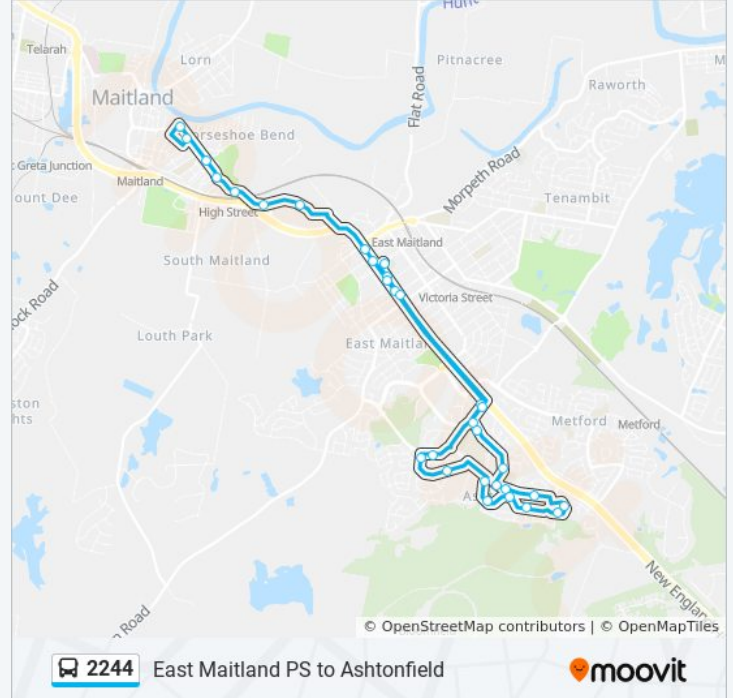

Direction: St Peters Maitland

30 stops

[VIEW LINE SCHEDULE](#)

- East Maitland Public School, William St
- New England Hwy before King St
- New England Hwy at George St
- Maitland Private Hospital, Chisholm Rd
- Chisholm Rd before Galway Bay Dr
- Galway Bay Dr after Chisholm Rd
- Galway Bay Dr after Murphy Cct
- Airlie St after South Seas Dr
- Airlie St after Palm Cl
- Airlie St after Raratonga Cl
- Pacific Cres opp Holmes St
- Lord Howe Dr at Bounty Cl
- Malay St after Lord Howe Dr
- South Seas Dr before Airlie St
- South Seas Dr opp Adele Cres
- South Seas Dr opp Norfolk St
- Norfolk St opp Ashtonfield Public School
- Hunter Valley Grammar School, Norfolk St
- Norfolk St at Chisholm Rd
- Chisholm Rd opp Maitland Private Hospital
- Newcastle St after George St
- New England Hwy after King St

Direction: St Peters Maitland

Stops: 30

Trip Duration: 29 min

Line Summary:

New England Hwy after William St

Newcastle St opp Grant St

Maitland Caravan Parks, High St

Maitland Visitor Information Centre, High St

High St at Smith St

Maitland Town Hall, High St

High St after Ken Tubman Dr

Uniting Church Maitland, Ken Tubman Dr

2244 bus time schedules and route maps are available in an offline PDF at moovitapp.com. Use the [Moovit App](#) to see live bus times, train schedule or subway schedule, and step-by-step directions for all public transit in Sydney.