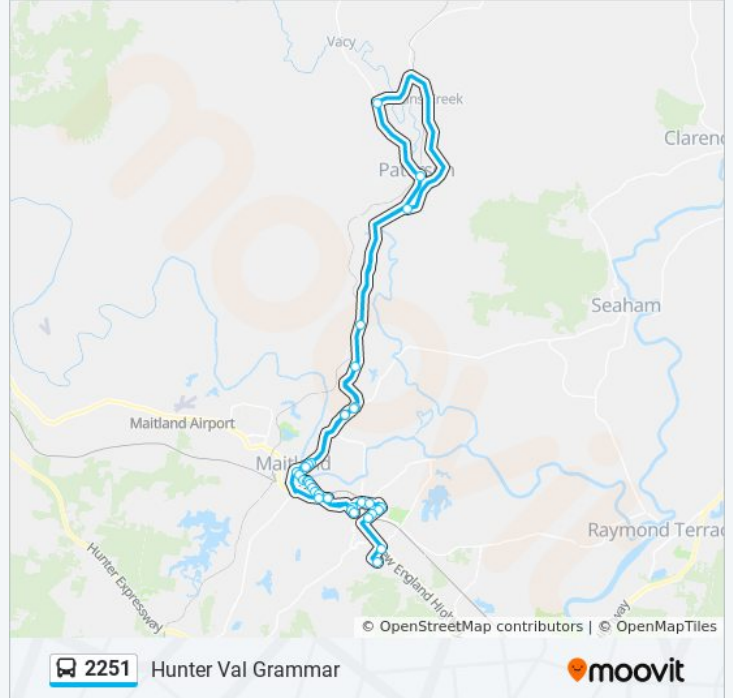

High St opp Ward St

High St opp Sparke St

High St opp Maitland Visitor Information Centre

Melbourne St at Tyrell St

Melbourne St opp East Maitland Station

Maitland Grossmann High School, Cumberland St

Hodge St at High St

Maitland High School, High St

High St after Lindesay St

High St at Lawes St

Maitland Private Hospital, Chisholm Rd

Hunter Valley Grammar School, South Seas Dr

2251 bus time schedules and route maps are available in an offline PDF at moovitapp.com. Use the [Moovit App](#) to see live bus times, train schedule or subway schedule, and step-by-step directions for all public transit in Sydney.

[About Moovit](#) · [MaaS Solutions](#) · [Supported Countries](#) · [Mooviter Community](#)

© 2024 Moovit - All Rights Reserved

Check Live Arrival Times