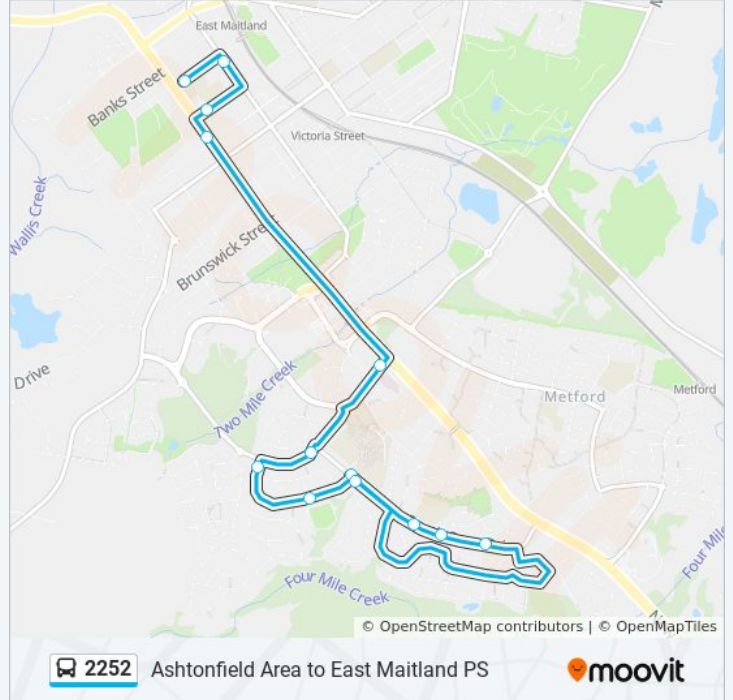

Direction: East Maitland PS

13 stops

[VIEW LINE SCHEDULE](#)

Hunter Valley Grammar School, South Seas Dr

South Seas Dr after Norfolk St

South Seas Dr at Adele Cres

South Seas Dr before Adele Cres

South Seas Dr opp Hunter Valley Grammar School

Galway Bay Dr before Murphy Cct

Galway Bay Dr before Chisholm Rd

Chisholm Rd before South Seas Dr

Chisholm Rd opp Maitland Private Hospital

Newcastle St after George St

St Joseph's Primary School, King St

Lawes St before William St

East Maitland Public School, William St

2252 bus Time Schedule

East Maitland PS Route Timetable:

Sunday	Not Operational
Monday	8:33 AM
Tuesday	8:33 AM
Wednesday	8:33 AM
Thursday	8:33 AM
Friday	Not Operational
Saturday	Not Operational

2252 bus Info

Direction: East Maitland PS

Stops: 13

Trip Duration: 17 min

Line Summary:

2252 bus time schedules and route maps are available in an offline PDF at moovitapp.com. Use the [Moovit App](#) to see live bus times, train schedule or subway schedule, and step-by-step directions for all public transit in Sydney.