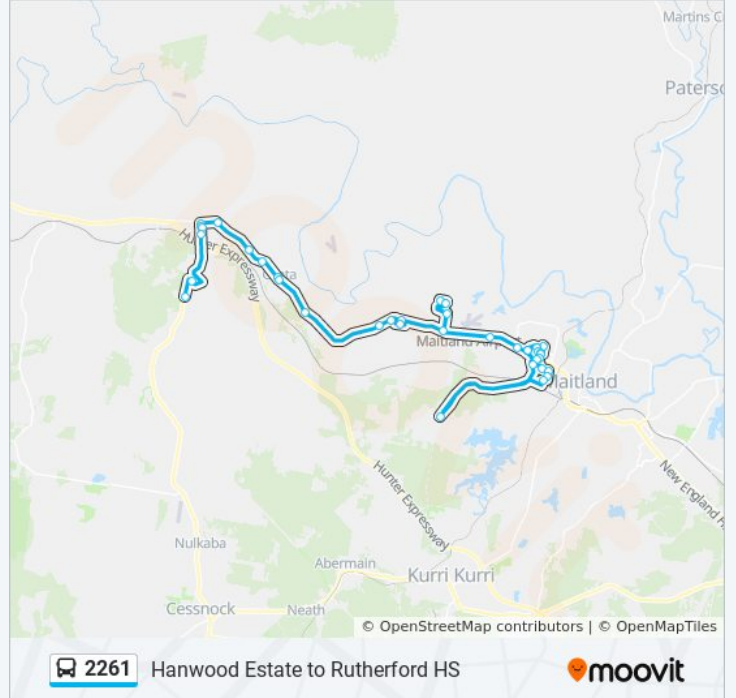

2261

Hanwood Estate to Rutherford HS

Get The App

The 2261 bus line Hanwood Estate to Rutherford HS has one route. For regular weekdays, their operation hours are: (1) Rutherford PS: 7:48 AM
Use the Moovit App to find the closest 2261 bus station near you and find out when is the next 2261 bus arriving.

Direction: Rutherford PS

38 stops

[VIEW LINE SCHEDULE](#)

- Hanwood Estate, Wine Country Dr
- Mayne St before Short St
- Bridge St at Fleet St
- Branxton Post Office, Drinan St
- Clift St opp Branxton Uniting Church
- Clift St before Maitland St
- Branxton Cemetery, Maitland St
- New England Hwy opp 2013 (Hail & Ride)
- New England Hwy at Oxford St
- High St at Hunter St
- High St after Hunter St
- New England Hwy opp Walkers Hill Lane
- New England Hwy at Windermere Rd
- New England Hwy opp Lochinvar Public School
- St Patricks Primary School, Gregory Rd
- St Joseph's College, New England Hwy
- New England Hwy at River Rd
- Lerra Rd at Camilla Cl
- Camilla Cl after Krystyna Ave
- Lerra Rd at River Rd
- New England Hwy opp 459
- New England Hwy after Denton Park Dr

2261 bus Time Schedule

Rutherford PS Route Timetable:

Sunday	Not Operational
Monday	7:48 AM
Tuesday	7:48 AM
Wednesday	7:48 AM
Thursday	7:48 AM
Friday	Not Operational
Saturday	Not Operational

2261 bus Info

Direction: Rutherford PS
Stops: 38
Trip Duration: 81 min
Line Summary:

Norm Chapman Oval, Dunkley St
Rutherford Public School, Weblands St
Weblands St before Alexandra Ave
Alexandra Ave after Weblands St
Rutherford Technology High School, Avery St
Alexandra Ave opp Rutherford Oval
Weblands St at Second Ave
Maitland Sports & Recreation Club, Arthur St
Neville St opp Pearson St
Wollombi Rd opp Ravenfield Lane
Telarah Public School, Raymond St
Brooks St at George St
Brooks St at Capper St
St Pauls Catholic Church, Young St
Norm Chapman Oval, Dunkley St
Rutherford Public School, Weblands St