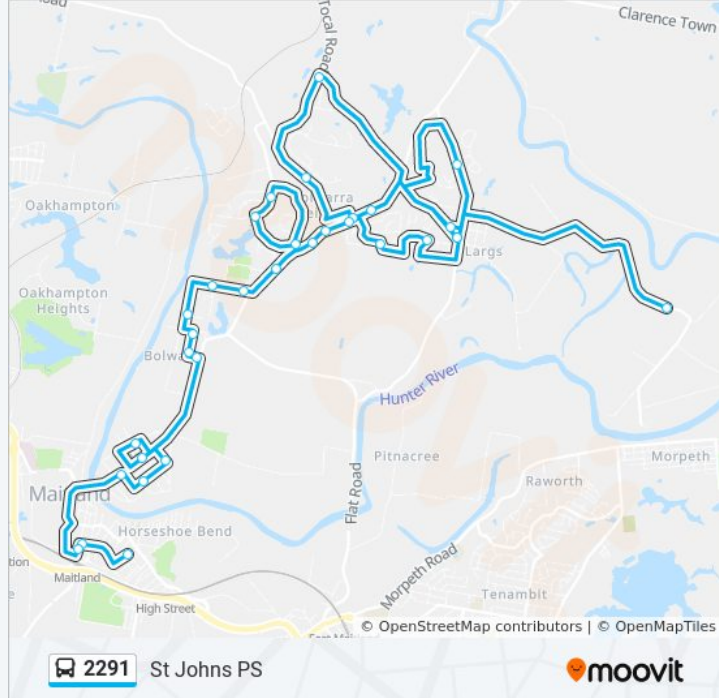

Kensington Rd at Denison Rd

Addison Rd after Bayswater Rd

Addison Rd before Westbourne Rd

Westbourne Rd at Paterson Rd

Melrose St after Warrane St (Hail & Ride)

Belmore Rd at Allan St

Short St opp Queen St (Hail & Ride)

Queen St at Stuart St (Hail & Ride)

Belmore Rd at Lorn St

Church St after Steam St

Maitland Public School, Olive St

St John the Baptist Primary School, Victoria St

2291 bus time schedules and route maps are available in an offline PDF at moovitapp.com. Use the [Moovit App](#) to see live bus times, train schedule or subway schedule, and step-by-step directions for all public transit in Sydney.

[About Moovit](#) · [MaaS Solutions](#) · [Supported Countries](#) · [Mooviter Community](#)

© 2024 Moovit - All Rights Reserved

Check Live Arrival Times