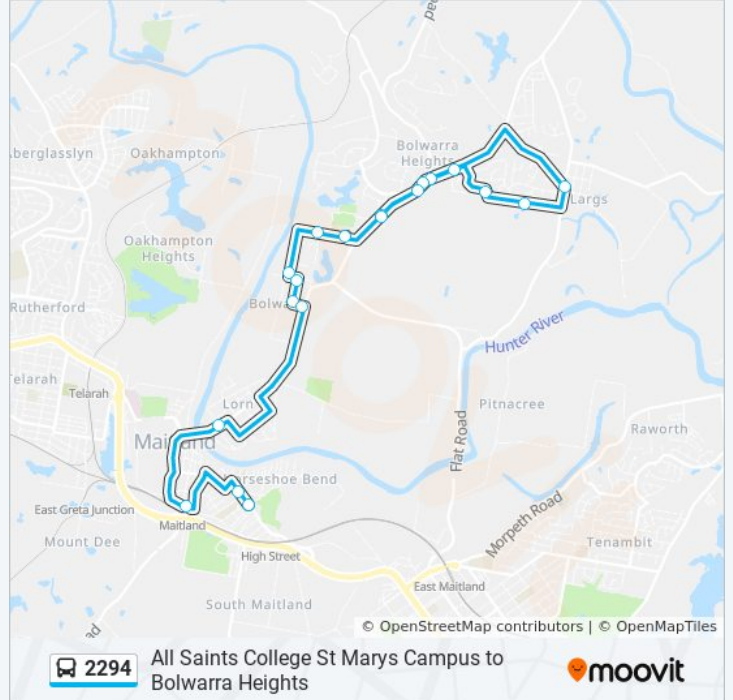

 2294

All Saints College St Marys Campus to Bolwarra Heights

[View In Website Mode](#)

The 2294 bus line All Saints College St Marys Campus to Bolwarra Heights has one route. For regular weekdays, their operation hours are:

(1) Bolwarra: 4:20 PM

Use the Moovit App to find the closest 2294 bus station near you and find out when is the next 2294 bus arriving.

Direction: Bolwarra

19 stops

[VIEW LINE SCHEDULE](#)

- Maitland Town Hall, High St
- High St opp Free Church St
- Maitland Station, Railway St
- Belmore Rd at Brisbane St
- Westbourne Rd at Paterson Rd
- Addison Rd after Westbourne Rd
- Addison Rd at Bayswater Rd
- Kensington Rd after Bayswater Rd
- Bolwarra Rd opp Maitland Rd
- Bolwarra Heights Public School Bolwarra Rd
- Paterson Rd opp Bolwarra Uniting Church
- Paterson opp Bolwarra Lookout
- High St opp Largs Ave
- Dalveen Rd opp Maple Rd
- Corina Ave after Dalveen Rd
- Paterson Rd before Dalveen Rd
- Paterson Rd before Tocal Rd
- Bolwarra Lookout, Paterson Rd
- Bolwarra Uniting Church, Paterson Rd

2294 bus Time Schedule

Bolwarra Route Timetable:

| | |
|-----------|-----------------|
| Sunday | Not Operational |
| Monday | Not Operational |
| Tuesday | Not Operational |
| Wednesday | Not Operational |
| Thursday | Not Operational |
| Friday | 4:20 PM |
| Saturday | Not Operational |

2294 bus Info

Direction: Bolwarra

Stops: 19

Trip Duration: 25 min

Line Summary:

2294 bus time schedules and route maps are available in an offline PDF at moovitapp.com. Use the [Moovit App](#) to see live bus times, train schedule or subway schedule, and step-by-step directions for all public transit in Sydney.