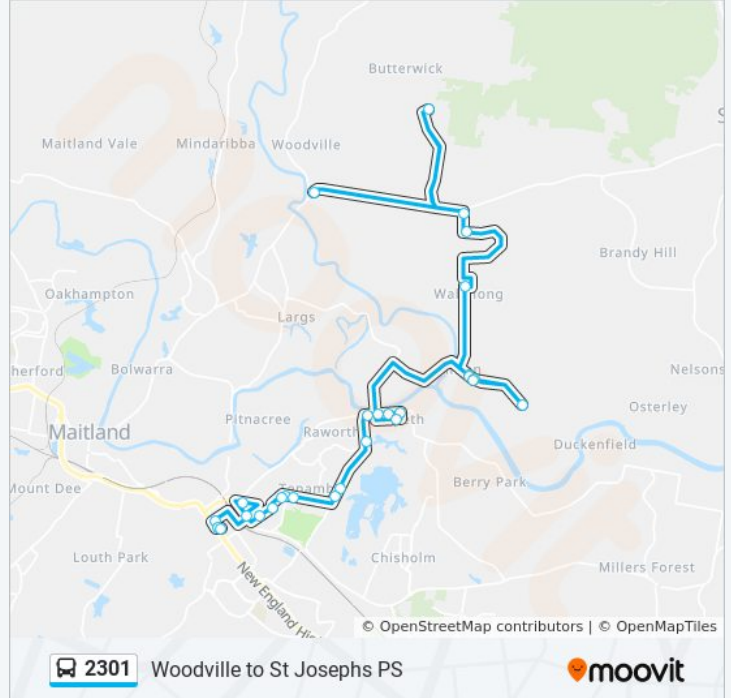

🚌 2301

Woodville to St Josephs PS

Get The App

The 2301 bus line Woodville to St Josephs PS has one route. For regular weekdays, their operation hours are:

(1) St Josephs PS: 7:55 AM

Use the Moovit App to find the closest 2301 bus station near you and find out when is the next 2301 bus arriving.

**Direction: St Josephs PS**

28 stops

[VIEW LINE SCHEDULE](#)

- All Saints Church, Clarence Town Rd
- Green Wattle Creek opp Jack James Cl (Hail & Ride)
- High St after Clarence Town Rd (Hail & Ride)
- Rosebank Dr after High St
- McClymonts Swamp Rd at High St
- Paterson St opp Hinton Public School (Hail & Ride)
- Hinton School of Arts, Hinton Rd (Hail & Ride)
- Hinton Rd after Nulla Nulla Lane (Hail & Ride)
- Hinton Rd opp Hinton School of Arts (Hail & Ride)
- Hinton Public School, Paterson St
- Morpeth Public School, High St
- Swan St at George St
- Swan St at Robert St
- Morpeth Museum, Swan St
- Swan St at Green St
- Tank St opp Canterbury Dr
- Metford Rd opp Robert St
- Metford Rd opp Collinson St
- Maize St opp Tenambit Public School
- Maize St after Sinclair St
- View St after Maize St

**2301 bus Info**

**Direction:** St Josephs PS

**Stops:** 28

**Trip Duration:** 60 min

**Line Summary:**

High St after Hinder St

Maitland High School, High St

Maitland Grossmann High School, Cumberland St

Lindesay St after Narang St

East Maitland Public School, William St

New England Hwy before King St

St Joseph's Primary School, King St

2301 bus time schedules and route maps are available in an offline PDF at [moovitapp.com](https://moovitapp.com). Use the [Moovit App](#) to see live bus times, train schedule or subway schedule, and step-by-step directions for all public transit in Sydney.