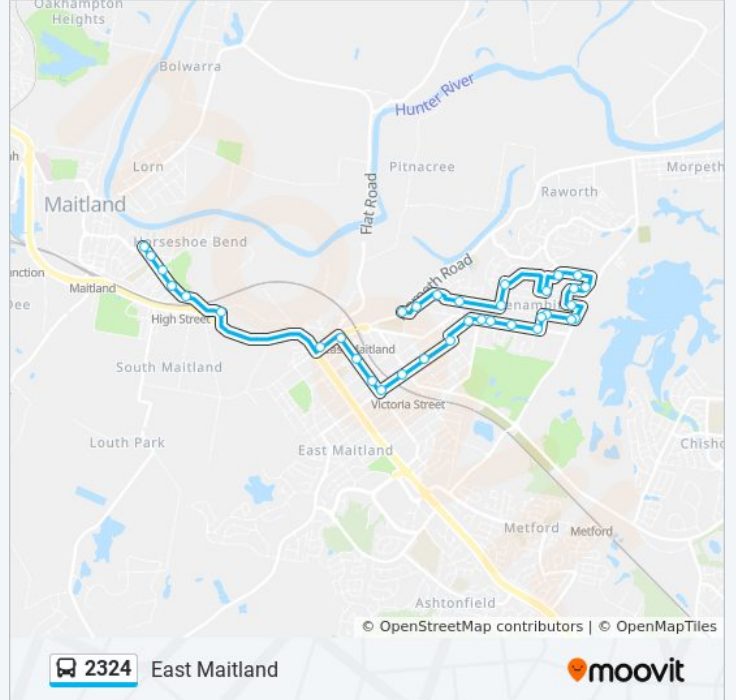

 2324

East Maitland

Get The App

The 2324 bus line East Maitland has one route. For regular weekdays, their operation hours are:

(1) East Maitland: 3:32 PM

Use the Moovit App to find the closest 2324 bus station near you and find out when is the next 2324 bus arriving.

Direction: East Maitland

35 stops

[VIEW LINE SCHEDULE](#)

St Peters Maitland, High St
High St at Hunter St
Maitland Regional Art Gallery, High St
High St opp Ward St
High St opp Sparke St
High St opp Maitland Visitor Information Centre
Melbourne St at Tyrell St
Lawes St at Melbourne St
Lawes St at William St
Lawes St before George St
High St at Lawes St
High St before Lindesay St
High St opp Maitland High School
High St at Hinder St
View St at Maize St
Maize St opp Sinclair St
Tenambit Public School, Maize St
Maize St opp Foster St
Maize St opp Houston Ave
Goldingham St at Collinson St
Collinson St after Goldringham St
Collinson St before Metford Rd

Direction: East Maitland

Stops: 35

Trip Duration: 28 min

Line Summary:

Metford Rd at Collinson St
Robert St at Sparsholt St
Ronald St opp Troy Cl
Thursby St at Korbel St
Ohearn St after Thursby St
O'Hearn St at Burley St
Goldingham St at Crawford Ave
Edward St after Frater Ave
Edward St at Collinson St
Thompson St opp Goodhugh St Park
Thompson St opp Mawson Ave
Thompson St after Glover St
Thompson St at Morpeth Rd