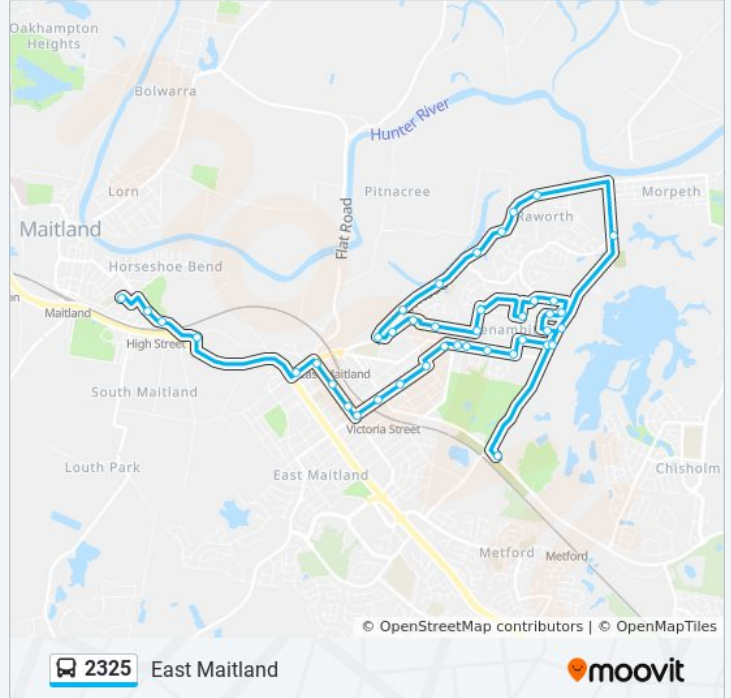

Direction: East Maitland

42 stops

[VIEW LINE SCHEDULE](#)

All Saints' College, St Mary's Campus, Bent St

High St opp Ward St

High St opp Sparke St

High St opp Maitland Visitor Information Centre

Melbourne St at Tyrell St

2325 bus Info

Direction: East Maitland

Stops: 42

Trip Duration: 26 min

Line Summary:

Thursby St at Korbel St
Ohearn St after Thursby St
O'Hearn St at Burley St
Goldingham St at Crawford Ave
Edward St after Frater Ave
Edward St at Collinson St
Thompson St opp Goodhugh St Park
Thompson St opp Mawson Ave
Thompson St after Glover St
Thompson St at Morpeth Rd
82 Morpeth Rd
Morpeth Rd opp Linuwel School
Morpeth Rd opp Jenna Dr
Morpeth Rd opp 267
Morpeth Rd at Brush Farm Rd
Morpeth Rd opp Raworth Ave
Tank St opp Canterbury Dr
Metford Rd opp Robert St
Metford Rd opp Collinson St
East Maitland War Cemetery, Raymond Terrace Rd