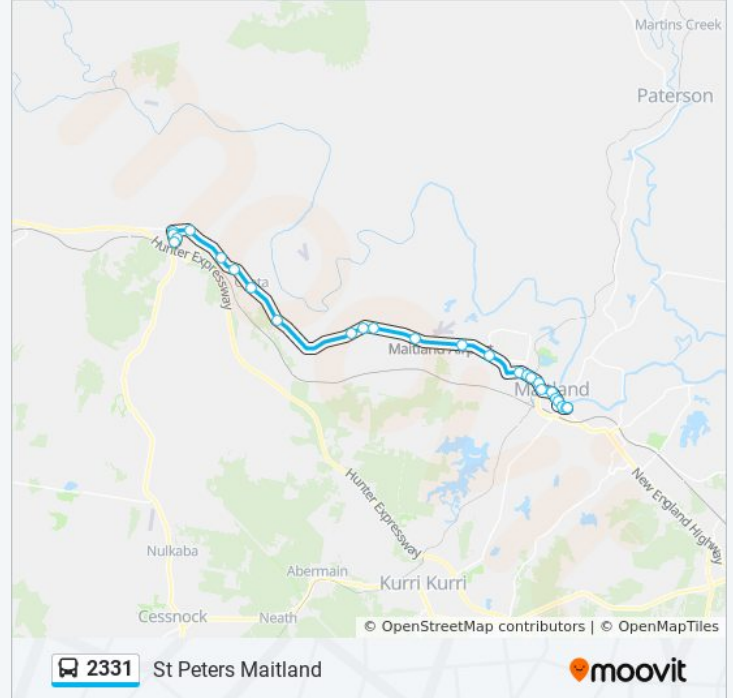

**Direction: St Peters Maitland**

26 stops

[VIEW LINE SCHEDULE](#)

- Branxton Golf Club, Cessnock Rd
- Fleet St at Bridge St (Hail & Ride)
- Clift St opp Branxton Uniting Church
- Clift St before Maitland St
- Branxton Cemetery, Maitland St
- New England Hwy opp 2013 (Hail & Ride)
- New England Hwy at Oxford St
- High St after Hunter St
- New England Hwy opp Walkers Hill Lane
- New England Hwy at Windermere Rd
- New England Hwy opp Lochinvar Public School
- St Joseph's College, New England Hwy
- New England Hwy at River Rd
- New England Hwy opp 459
- New England Hwy after Denton Park Dr
- New England Hwy after Fourth Ave
- New England Hwy opp South St
- New England Hwy at John St
- Sacred Heart Church, New England Hwy
- High St opp Bonar St
- High St at Hannan St
- Maitland City Library, High St

**Direction:** St Peters Maitland

**Stops:** 26

**Trip Duration:** 40 min

**Line Summary:**

High St opp Elgin St

Ken Tubman Dr opp Napoleon Lane

Uniting Church Maitland, Ken Tubman Dr

St Peters Maitland, High St