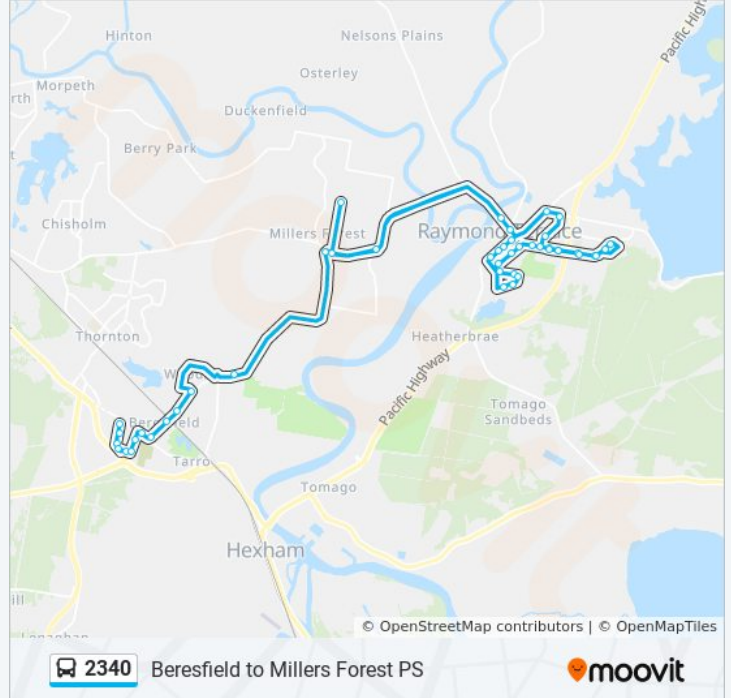

🚏 2340

Beresfield to Millers Forest PS

Get The App

The 2340 bus line Beresfield to Millers Forest PS has one route. For regular weekdays, their operation hours are:
 (1) Millers Forest PS: 7:30 AM
 Use the Moovit App to find the closest 2340 bus station near you and find out when is the next 2340 bus arriving.

Direction: Millers Forest PS

46 stops

[VIEW LINE SCHEDULE](#)

- Yarrum Ave at Challice St
- Yarrum Ave at Lenox St
- Yarrum Ave at Enright St
- Yarrum Ave at Adelaide St
- Yarrum Ave at Lister Ave
- Allendale St opp Pamela St
- Allendale St at Lenox St
- Anderson Dr at Greville St
- Beresfield Public School, Lawson Ave
- Lawson Ave at Addison St
- Francis Greenway High School, Lawson Ave
- Woodberry Sports Centre, Lawson Ave
- Woodberry Rd opp Annette Cl
- Woodberry Rd at Raymond Terrace Rd
- Raymond Terrace Rd at Martins Wharf Rd
- Raymond Terrace Rd opp Monkleys Rd (Hail & Ride)
- King Park Sporting Complex, Seaham Rd
- Richardson Rd opp Raymond Terrace Community Church
- Watt St at Richardson Rd
- Watt St opp Irrawang Public School (Hail & Ride)
- Mount Hall Rd after Banks St

Direction: Millers Forest PS

Stops: 46

Trip Duration: 54 min

Line Summary:

Mount Hall Rd at Clyde Cct
Irrawang High School Bus Bay Mt Hall Rd
Mount Hall Rd at Oldfield Cl
Benjamin Lee Dr opp Lakeside Shopping Centre
Mount Hall Rd opp Dunn Pl
Mount Hall Rd opp Oldfield Cl
Mount Hall Rd opp Irrawang High School
Mount Hall Rd after Rosemount Dr
Mount Hall Rd opp Banks St
Mount Hall Rd at Muree St
Mount Hall Rd opp Cambridge Ave
Irrawang St before Smiths Lane
Boomerang Park, Irrawang St
Raymond Terrace Community Hall, Irrawang St
Elizabeth Ave opp Charles St
Elizabeth Ave opp Phillip Rd
Phillip St at Elizabeth Ave
Phillip Rd opp Windsor St
Kia Ora Park, Phillip St
Adelaide St after Glenelg St
Port Stephens Council, Adelaide St
Adelaide St opp Cinema Centre
Adelaide St after Kangaroo St
William Bailey St at Carmichael St
Millers Forest Public School, Martins Wharf Rd