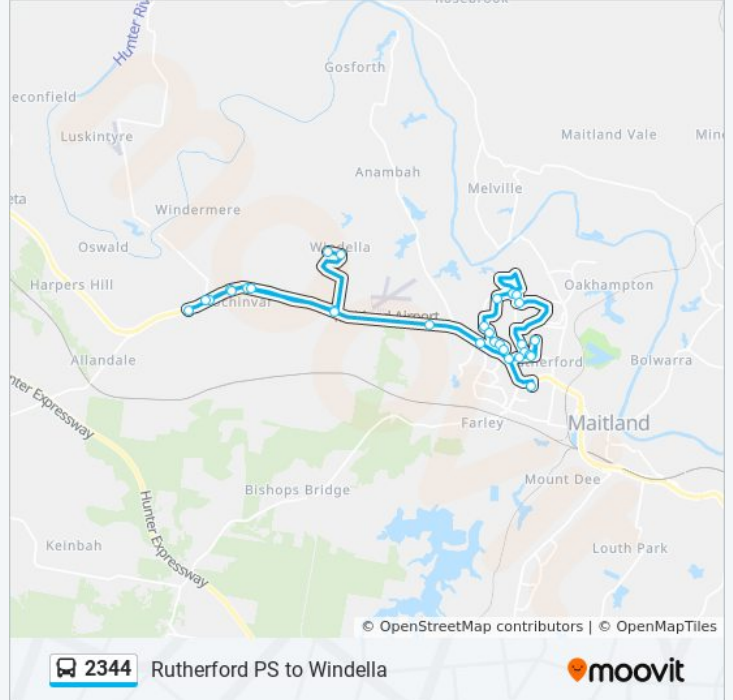

**Direction: Camilla CI after Krys**

31 stops

[VIEW LINE SCHEDULE](#)

- St Pauls Catholic Church, Young St
- Norm Chapman Oval, Dunkley St
- Fairfax St opp Liddell Ave
- Norm Chapman Oval, Fairfax St
- Fairfax St at Justine Pde
- Denton Park Dr opp Fairfax St
- Adam Ave after Carroll Ave (Hail & Ride)
- Tea Tree Ave at Denton Park Dr
- Tea Tree Ave at Denton Park Dr
- Denton Park Dr opp Weblands St
- Budgerie Dr after Weblands St
- Rutherford Public School, Weblands St
- Weblands St before Alexandra Ave
- Alexandra Ave after Weblands St
- Rutherford Technology High School, Avery St
- Alexandra Ave opp Rutherford Oval
- Alexandra Ave at West Mall
- New England Hwy opp Alexandra Ave
- New England Hwy before Racecourse Rd
- 459 New England Hwy
- New England Hwy opp River Rd
- New England Hwy opp All Saints College

**2344 bus Info**

**Direction:** Camilla CI after Krys

**Stops:** 31

**Trip Duration:** 62 min

**Line Summary:**

Lochinvar Public School, New England Hwy  
New England Hwy opp Windermere Rd  
St Helena Cl after New England Hwy  
New England Hwy at Windermere Rd  
New England Hwy opp Lochinvar Public School  
St Joseph's College, New England Hwy  
New England Hwy at River Rd  
Lerra Rd at Camilla Cl  
Camilla Cl after Krystyna Ave

## Check Live Arrival Times