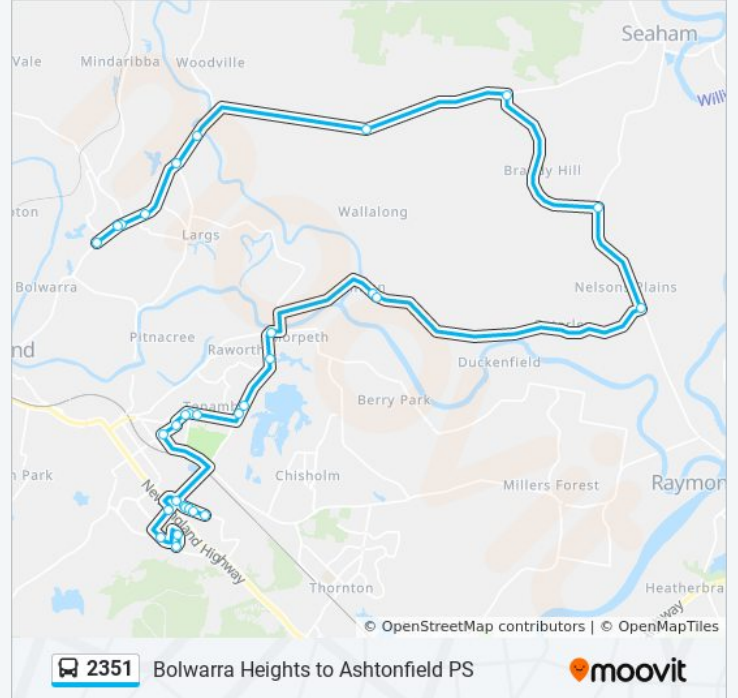

🚌 2351

Bolwarra Heights to Ashtonfield PS

Get The App

The 2351 bus line Bolwarra Heights to Ashtonfield PS has one route. For regular weekdays, their operation hours are:

(1) Ashtonfield PS: 7:20 AM

Use the Moovit App to find the closest 2351 bus station near you and find out when is the next 2351 bus arriving.

Direction: Ashtonfield PS

30 stops

[VIEW LINE SCHEDULE](#)

- Paterson Rd opp Bolwarra Uniting Church
- Paterson Rd after Tocal Rd
- Paterson Rd opp Corina Ave
- Paterson Rd opp Dunmore Rd
- Paterson Rd at Bellvue Rd
- Clarence Town Rd opp High St (Hail & Ride)
- Brandy Hill Dr at Clarence Town Rd (Hail & Ride)
- Brandy Hill Dr at Seaham Rd
- Seaham Rd opp Hinton Rd (Hail & Ride)
- Hinton Rd opp Hinton School of Arts (Hail & Ride)
- Hinton Public School, Paterson St
- Swan St at Green St
- Tank St opp Canterbury Dr
- Metford Rd opp Robert St
- Metford Rd opp Collinson St
- Maize St opp Tenambit Public School
- Maize St after Sinclair St
- View St after Maize St
- High St after Hinder St
- Maitland High School, Hunter St
- Metford Rd at Chelmsford Dr (Hail & Ride)
- Chelmsford Dr at Tennyson St

Direction: Ashtonfield PS

Stops: 30

Trip Duration: 67 min

Line Summary:

Chelmsford Dr opp Early Learning Centre
Maitland Christian School, Chelmsford Dr
Early Learning Centre, Chelmsford Dr
Chelmsford Dr opp Tennyson St
Maitland Private Hospital, Chisholm Rd
Hunter Valley Grammar School, South Seas Dr
Norfolk St at Pitcairn St
Ashtonfield Public School, Norfolk St