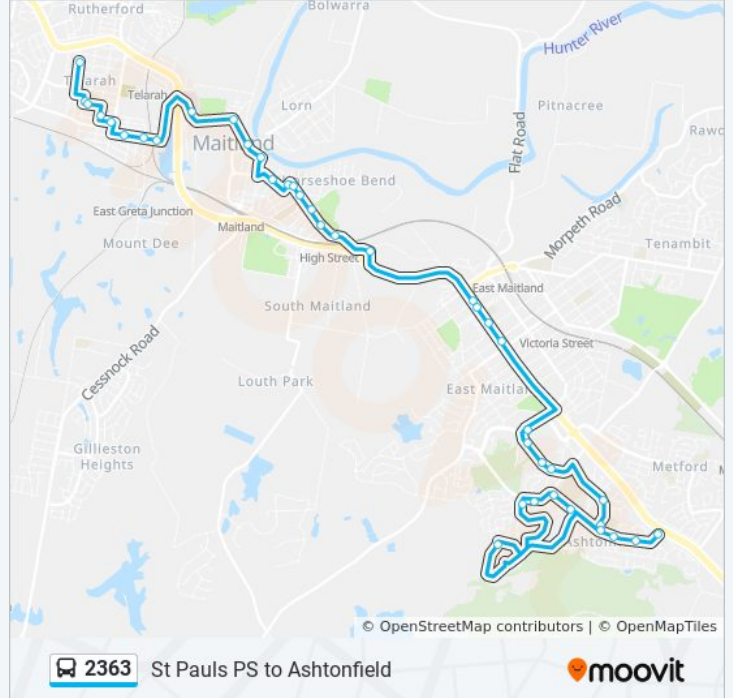

🚌 2363

St Pauls PS to Ashtonfield

Get The App

The 2363 bus line St Pauls PS to Ashtonfield has one route. For regular weekdays, their operation hours are:

(1) Ashtonfield: 3:10 PM

Use the Moovit App to find the closest 2363 bus station near you and find out when is the next 2363 bus arriving.

Direction: Ashtonfield

39 stops

[VIEW LINE SCHEDULE](#)

- Young St opp St Pauls Catholic Church
- Telarah Public School, Lismore Ave (Hail & Ride)
- Telarah Public School, Raymond St
- Brooks St at Bligh St
- William St after South St
- Telarah St opp Telarah Gospel Hall
- Telarah St at Elizabeth St
- Telarah St at Margaret St
- High St opp Bonar St
- High St at Hannan St
- Maitland City Library, High St
- High St opp Elgin St
- Ken Tubman Dr opp Napoleon Lane
- Uniting Church Maitland, Ken Tubman Dr
- St Peters Maitland, High St
- High St at Hunter St
- Maitland Regional Art Gallery, High St
- High St opp Ward St
- High St opp Sparke St
- High St opp Maitland Visitor Information Centre
- East Maitland Bowling Club, Newcastle St
- New England Hwy before King St

2363 bus Time Schedule

Ashtonfield Route Timetable:

Sunday	Not Operational
Monday	3:10 PM
Tuesday	3:10 PM
Wednesday	3:10 PM
Thursday	3:10 PM
Friday	Not Operational
Saturday	Not Operational

2363 bus Info

Direction: Ashtonfield

Stops: 39

Trip Duration: 50 min

Line Summary:

New England Hwy before King St
New England Hwy at George St
Green Hills Shopping Centre, Mitchell Dr
Green Hills Shopping Centre, Stronach Ave
Stronach Ave opp Martin Cl
Stronach Ave at Sylvan Cres
Norfolk St at Pitcairn St
Ashtonfield Public School, Norfolk St
South Seas Dr opp Hunter Valley Grammar School
South Seas Dr at Chisholm Rd
Chisholm Rd before Galway Bay Dr
Galway Bay Dr after Chisholm Rd
Tipperary Dr at Kilshanny Ave (Hail & Ride)
South Seas Dr after Norfolk St
South Seas Dr at Adele Cres
South Seas Dr before Adele Cres
South Seas Dr before New England Hwy