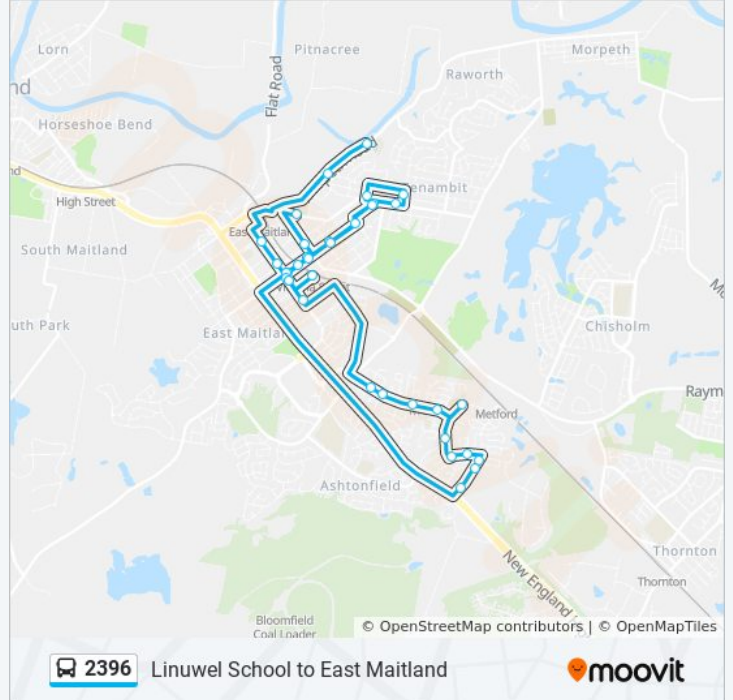

🚌 2396

Linuwel School to East Maitland

Get The App

The 2396 bus line Linuwel School to East Maitland has one route. For regular weekdays, their operation hours are:

(1) Grossmann HS: 2:50 PM

Use the Moovit App to find the closest 2396 bus station near you and find out when is the next 2396 bus arriving.

Direction: Grossmann HS

37 stops

[VIEW LINE SCHEDULE](#)

- Linuwel School, Morpeth Rd
- 73 Morpeth Rd
- Lawes St at William St
- Lawes St before George St
- Lawes St after Myra St
- Victoria Street Station, Victoria St
- East Maitland Post Office, Lawes St
- High St at Lawes St
- High St before Lindesay St
- High St opp Maitland High School
- High St at Hinder St
- View St at Maize St
- Tenambit Public School, Maize St
- Tenambit Public School, Edward St
- Chambers St opp Price St
- View St after Maize St
- Maitland High School, High St
- High St after Lindesay St
- High St at Lawes St
- Lawes St after Myra St
- Lawes St opp Cooney Park
- Chelmsford Dr at Tennyson St

Direction: Grossmann HS

Stops: 37

Trip Duration: 43 min

Line Summary:

Chelmsford Dr opp Early Learning Centre
Chelmsford Dr opp Maitland Christian School
Chelmsford Dr opp Grevillea Dr
Metford Public School, Schanck Dr
Schanck Dr opp Willow Dr
Lowe St opp Metford Community Hall
Lowe St opp McLeod Ave
Ferraby Dr after Streeton Dr
Ferraby Dr opp 32
TAFE Maitland, Ferraby Dr
High St at Lawes St
High St at Day St
High St before Lindesay St
Lindesay St after George St
Maitland Grossmann High School, Cumberland St