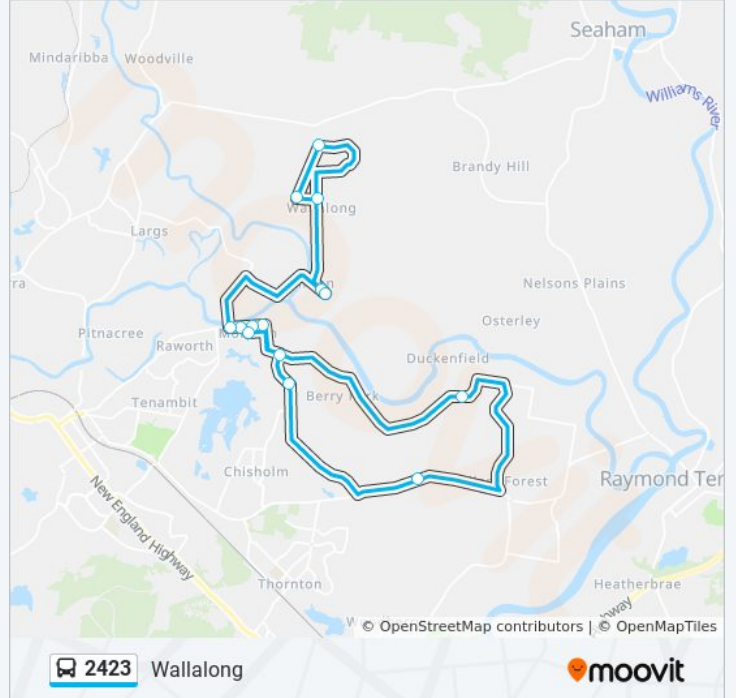

2423

Wallalong

Get The App

The 2423 bus line Wallalong has one route. For regular weekdays, their operation hours are:

(1) Wallalong: 3:10 PM

Use the Moovit App to find the closest 2423 bus station near you and find out when is the next 2423 bus arriving.

Direction: Wallalong

27 stops

[VIEW LINE SCHEDULE](#)

- Morpeth Public School, High St
- McFarlanes Rd at Duckenfield Rd
- 352 McFarlanes Rd
- Settlers Bvd opp Meadowhawk St
- Settlers Bvd after Annaliese St
- Settlers Bvd after Reedling Rd
- Dragonfly Dr after Settlers Bvd
- St Bede's High School, Heritage Dr
- St Aloysius Primary School, Tigerhawk Dr
- Settlers Bvd after Tigerhawk Dr
- Settlers Bvd before Tau Way
- McFarlanes Rd at Raymond Terrace Rd
- Greystones Dr before Mayo Cres
- McFarlanes Rd at Raymond Terrace Rd
- Raymond Terrace Rd at Eales Rd
- Raymond Terrace Rd opp Turners Rd
- 594 Duckenfield Rd
- Swan St after Edward St
- Swan St at George St
- Swan St at Robert St
- Morpeth Museum, Swan St
- Paterson St opp Hinton Public School (Hail &

Stops: 27

Trip Duration: 70 min

Line Summary:

Ride)

Hinton Rd opp Hinton School of Arts (Hail & Ride)

Hinton Public School, Paterson St

Bowethorne Park, Morpeth St

Rosebank Dr before High St

High St at McClymonts Swamp Rd

2423 bus time schedules and route maps are available in an offline PDF at moovitapp.com. Use the [Moovit App](#) to see live bus times, train schedule or subway schedule, and step-by-step directions for all public transit in Sydney.