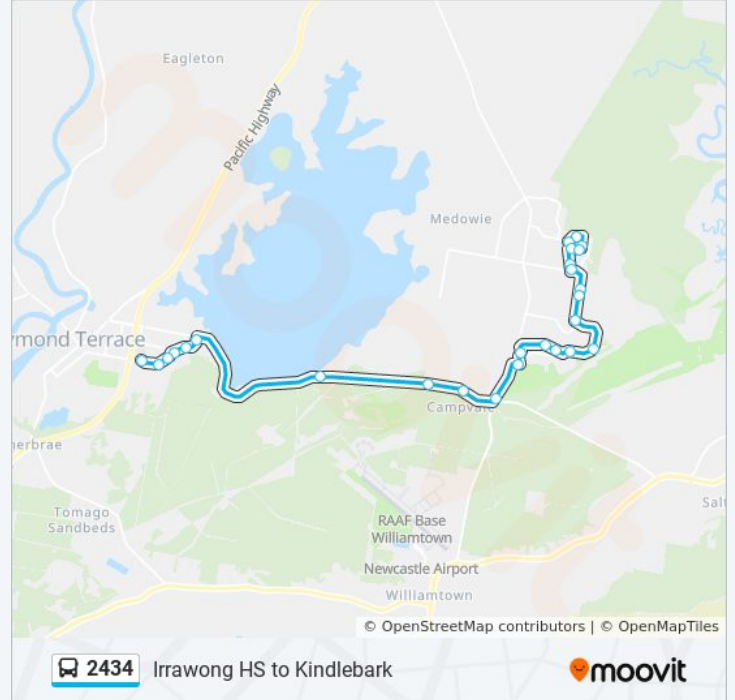

 2434

Irrawong HS to Kindlebark

Get The App

The 2434 bus line Irrawong HS to Kindlebark has one route. For regular weekdays, their operation hours are:

(1) Medowie: 3:23 PM

Use the Moovit App to find the closest 2434 bus station near you and find out when is the next 2434 bus arriving.

Stops: 26

Trip Duration: 28 min

Line Summary:

Laurina St opp Le Mottee Cl

Laurina St at Hakea Pde

Coachwood Dr after Laurina St

Coachwood Dr after Tupelo St

2434 bus time schedules and route maps are available in an offline PDF at moovitapp.com. Use the [Moovit App](#) to see live bus times, train schedule or subway schedule, and step-by-step directions for all public transit in Sydney.