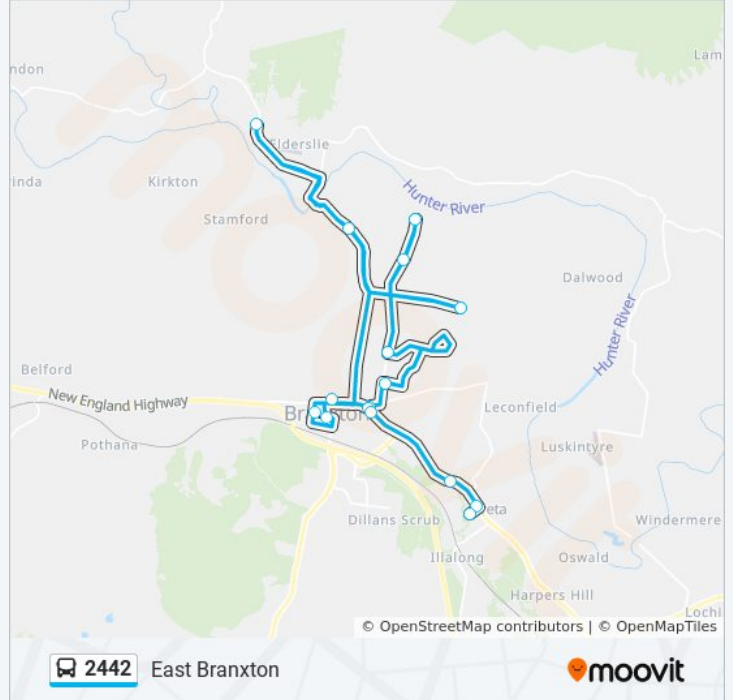

 2442

East Branxton

Get The App

The 2442 bus line East Branxton has one route. For regular weekdays, their operation hours are:

(1) East Branxton: 2:57 PM

Use the Moovit App to find the closest 2442 bus station near you and find out when is the next 2442 bus arriving.

Direction: East Branxton

22 stops

[VIEW LINE SCHEDULE](#)

- Greta Public School, Wyndham St
- Greta Hotel, High St
- New England Hwy opp Oxford St
- Branxton War Memorial Baths, New England Hwy
- Miller Park Sports Club, New England Hwy
- Station St opp Rosary Park Catholic School
- Branxton Public School, King St
- Elderslie Rd after Radford Pwy
- 841 Elderslie Rd (Hail & Ride)
- 357 McMullins Rd
- McMullins Rd at Summer Hill Rd (Hail & Ride)
- Rusty Lane at Rusty Lane North Arm (Hail & Ride)
- Brokenback Rd at McMullins Rd (Hail & Ride)
- Hillview Rd before McMullins Rd (Hail & Ride)
- Wyndham St opp Lions Park
- John Rose Oval, John Rose Ave
- Elderslie Rd after Radford Pwy
- 458 Elderslie Rd (Hail & Ride)
- McMullins Rd at Summer Hill Rd (Hail & Ride)
- Rusty Lane at Rusty Lane North Arm (Hail & Ride)
- Brokenback Rd at McMullins Rd (Hail & Ride)

2442 bus Time Schedule

East Branxton Route Timetable:

Sunday	Not Operational
Monday	2:57 PM
Tuesday	2:57 PM
Wednesday	2:57 PM
Thursday	2:57 PM
Friday	Not Operational
Saturday	Not Operational

2442 bus Info

Direction: East Branxton

Stops: 22

Trip Duration: 117 min

Line Summary:

Hillview Rd before McMullins Rd (Hail & Ride)

2442 bus time schedules and route maps are available in an offline PDF at moovitapp.com. Use the [Moovit App](#) to see live bus times, train schedule or subway schedule, and step-by-step directions for all public transit in Sydney.