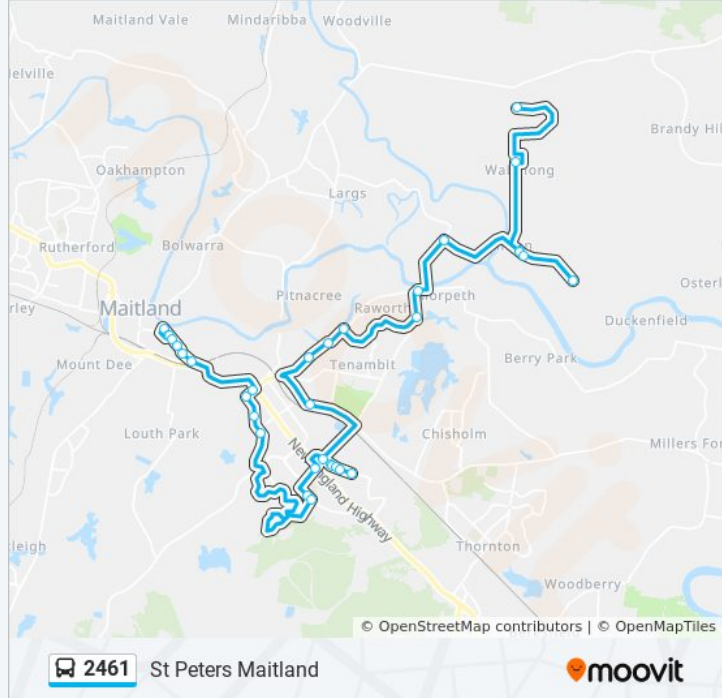

**Direction: St Peters Maitland**

33 stops

[VIEW LINE SCHEDULE](#)

- Rosebank Dr after High St
- Scott St opp Morpeth Views
- McClymonts Swamp Rd at High St
- Paterson St opp Hinton Public School (Hail & Ride)
- Hinton Rd after Nulla Nulla Lane (Hail & Ride)
- Hinton Rd opp Hinton School of Arts (Hail & Ride)
- Hinton Public School, Paterson St
- Lawlers Rd at Phoenix Park Rd (Hail & Ride)
- Swan St at Green St
- Tank St opp Canterbury Dr
- Jenna Dr at Morpeth Rd
- Linuwel School, Morpeth Rd
- 73 Morpeth Rd
- Raymond Terrace Rd opp Victoria St
- Metford Rd at Chelmsford Dr (Hail & Ride)
- Chelmsford Dr at Tennyson St
- Chelmsford Dr opp Early Learning Centre
- Maitland Christian School, Chelmsford Dr
- Early Learning Centre, Chelmsford Dr
- Chelmsford Dr opp Tennyson St
- Maitland Private Hospital, Chisholm Rd

**Direction:** St Peters Maitland

**Stops:** 33

**Trip Duration:** 84 min

**Line Summary:**

Hunter Valley Grammar School, South Seas Dr

Ballydoyle Dr at South Seas Dr

Brisbane St before High St

Brisbane St opp Cooks Square Park

Brisbane St at Melbourne St

Melbourne St before Newcastle St

High St at Smith St

Maitland Town Hall, High St

High St opp Free Church St

High St after Ken Tubman Dr

Uniting Church Maitland, Ken Tubman Dr

St Peters Maitland, High St