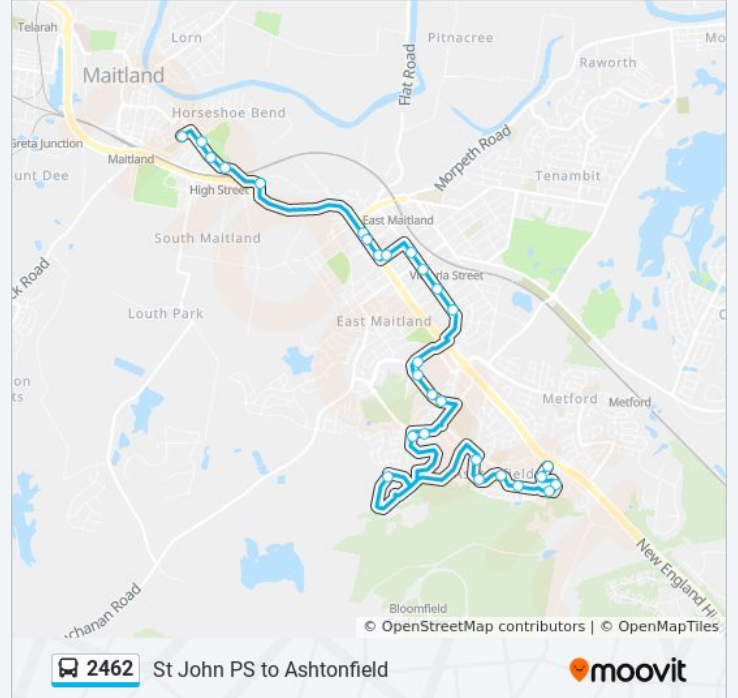

Direction: Ashtonfield

28 stops

[VIEW LINE SCHEDULE](#)

St John the Baptist Primary School, Victoria St

Maitland Regional Art Gallery, High St

High St opp Ward St

High St opp Sparke St

High St opp Maitland Visitor Information Centre

Tipperary Dr at Kilshanny Ave (Hail & Ride)

Airlie St after South Seas Dr

Airlie St after Palm Cl

2462 bus Time Schedule

Ashtonfield Route Timetable:

Sunday	Not Operational
Monday	3:08 PM
Tuesday	3:08 PM
Wednesday	3:08 PM
Thursday	3:08 PM
Friday	Not Operational
Saturday	Not Operational

2462 bus Info

Direction: Ashtonfield

Stops: 28

Trip Duration: 35 min

Line Summary:

Airlie St after Raratonga Cl

Pacific Cres opp Holmes St

Lord Howe Dr at Bounty Cl

Malay St after Lord Howe Dr

Pacific Cres at South Seas Dr

South Seas Dr before New England Hwy

2462 bus time schedules and route maps are available in an offline PDF at moovitapp.com. Use the [Moovit App](#) to see live bus times, train schedule or subway schedule, and step-by-step directions for all public transit in Sydney.