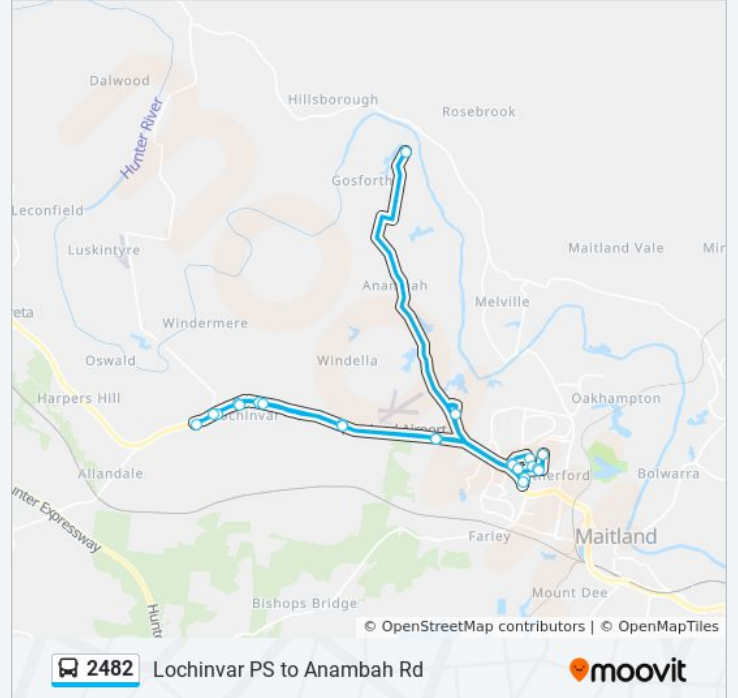

Alexandra Ave after Weblands St

Rutherford Technology High School, Avery St

Alexandra Ave opp Rutherford Oval

839 Anambah Rd

2482 bus time schedules and route maps are available in an offline PDF at moovitapp.com. Use the [Moovit App](#) to see live bus times, train schedule or subway schedule, and step-by-step directions for all public transit in Sydney.

[About Moovit](#) · [MaaS Solutions](#) · [Supported Countries](#) · [Mooviter Community](#)

© 2024 Moovit - All Rights Reserved

Check Live Arrival Times