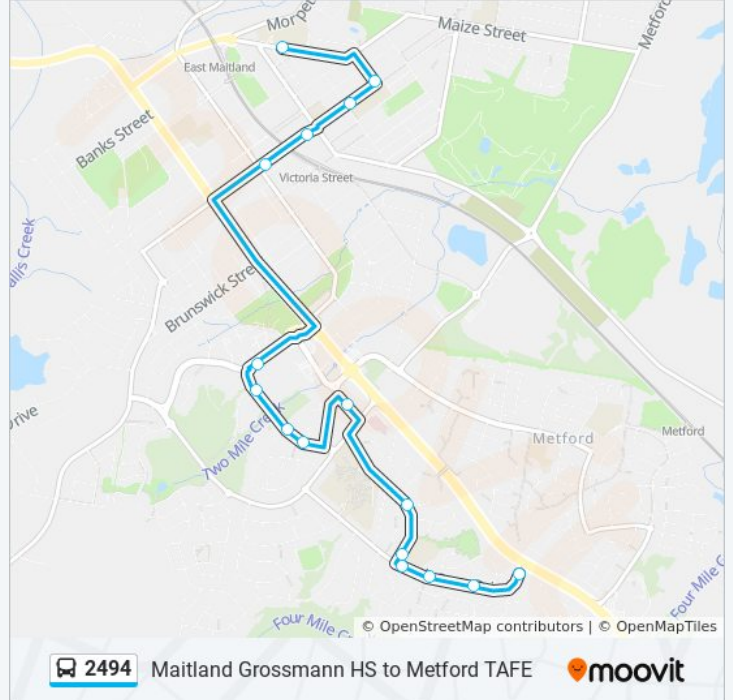

### Direction: Ashtonfield

16 stops

[VIEW LINE SCHEDULE](#)

Maitland Grossmann High School, Cumberland St

Hodge St at High St

Maitland High School, High St

High St after Lindesay St

High St at Lawes St

Green Hills Shopping Centre, Mitchell Dr

Green Hills Shopping Centre, Stronach Ave

Stronach Ave opp Martin Cl

Stronach Ave at Sylvan Cres

Molly Morgan Dr before Chisholm Rd

Norfolk St at Pitcairn St

Ashtonfield Public School, Norfolk St

South Seas Dr after Norfolk St

South Seas Dr at Adele Cres

South Seas Dr before Adele Cres

South Seas Dr before New England Hwy

### 2494 bus Info

**Direction:** Ashtonfield

**Stops:** 16

**Trip Duration:** 21 min

**Line Summary:**

2494 bus time schedules and route maps are available in an offline PDF at [moovitapp.com](https://moovitapp.com). Use the [Moovit App](#) to see live bus times, train schedule or subway schedule, and step-by-step directions for all public transit in Sydney.