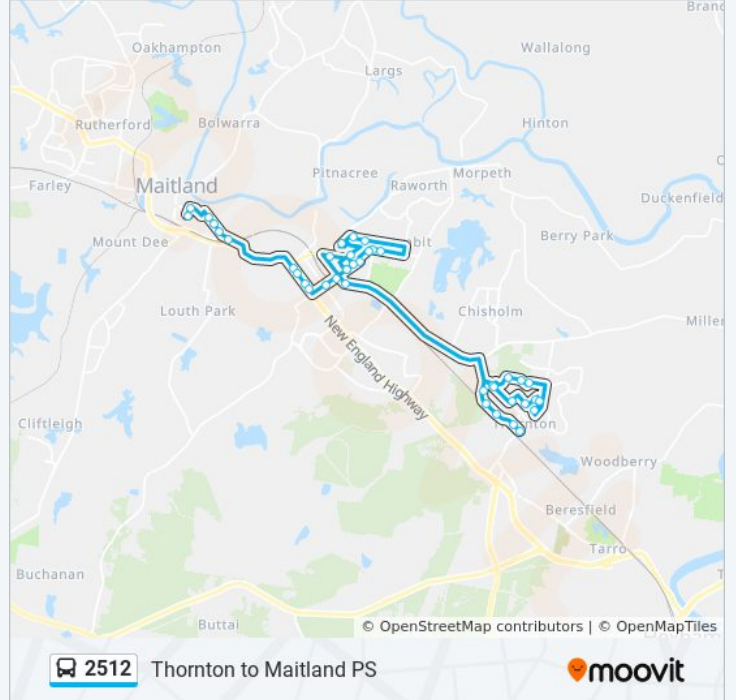

## Direction: Maitland PS

39 stops

[VIEW LINE SCHEDULE](#)

Glenroy St at Railway Ave  
Haussman Dr at Government Rd  
Haussman Dr opp Tripp Cl  
Haussman Dr opp Hulot Cl  
Haussman Dr opp Woolley Cl  
Taylor Ave at Sharp St  
John Arthur Ave opp Malthus Cl  
John Arthur Ave opp Pepler Pl  
Thomas Coke Dr after John Arthur Ave  
Singleton Ave at Bronwyn Cl  
Arnold Cres at Kirkman Cl  
Government Rd at Arnold Cres  
Blackwell Rd after Government Rd  
Thornton Shopping Centre, Thomas Coke Dr  
Taylor Ave at Osborn Cl  
Raymond Terrace Rd before Victoria St  
Maitland Grossmann High School, Cumberland St  
Hodge St at High St  
Maitland High School, High St  
East Maitland Aquatic Centre, Narang St  
Thompson St after Hiland Cres

## 2512 bus Info

**Direction:** Maitland PS

**Stops:** 39

**Trip Duration:** 50 min

**Line Summary:**

Thompson St after Northcott Ave  
Goodhugh St Park, Thompson St  
Maize St opp Tenambit Public School  
Maize St after Sinclair St  
View St after Maize St  
High St after Hinder St  
Maitland High School, High St  
High St after Lindesay St  
High St at Lawes St  
Newcastle St after George St  
New England Hwy after King St  
New England Hwy after William St  
Newcastle St opp Grant St  
High St at Smith St  
Maitland Town Hall, High St  
High St opp Free Church St  
Ken Tubman Dr at Elgin St  
Elgin St opp Maitland Public School