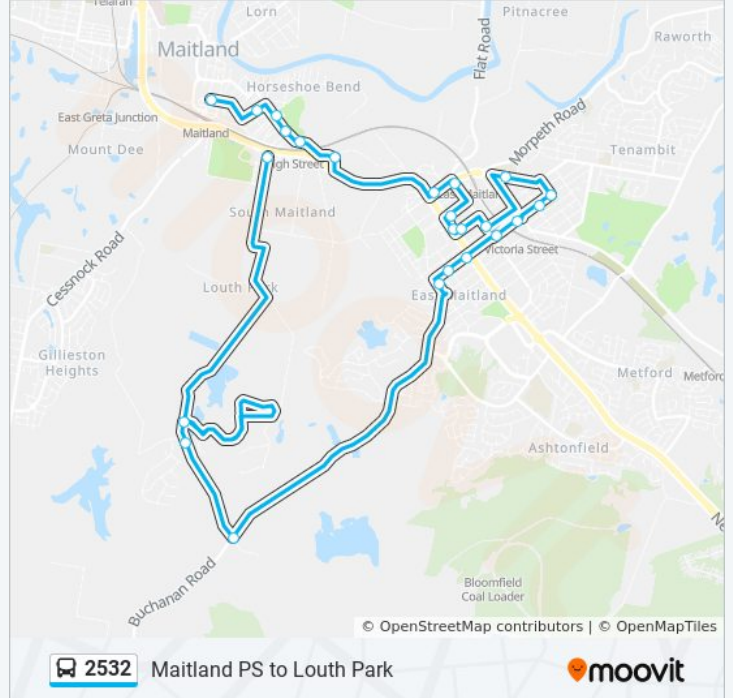

Direction: South Maitland

24 stops

[VIEW LINE SCHEDULE](#)

- Maitland Public School, Olive St
- St John the Baptist Primary School, Victoria St
- Maitland Regional Art Gallery, High St
- High St opp Ward St
- High St opp Sparke St
- High St opp Maitland Visitor Information Centre
- Melbourne St at Tyrell St
- Lawes St at Melbourne St
- East Maitland Public School, William St
- New England Hwy before King St
- St Joseph's Primary School, King St
- Lawes St before George St
- Maitland Grossmann High School, Cumberland St
- Hodge St at High St
- Maitland High School, High St
- High St after Lindesay St
- High St at Lawes St
- High St after Newcastle St
- High St at Rous St
- Brisbane St after High St
- Mount Vincent Rd opp Louth Park Rd (Hail & Ride)

Direction: South Maitland

Stops: 24

Trip Duration: 54 min

Line Summary:

Louth Park Rd before Dagworth Rd (Hail & Ride)

Louth Park Rd opp Reflection Dr

Louth Park Rd at Cross St

2532 bus time schedules and route maps are available in an offline PDF at moovitapp.com. Use the [Moovit App](#) to see live bus times, train schedule or subway schedule, and step-by-step directions for all public transit in Sydney.