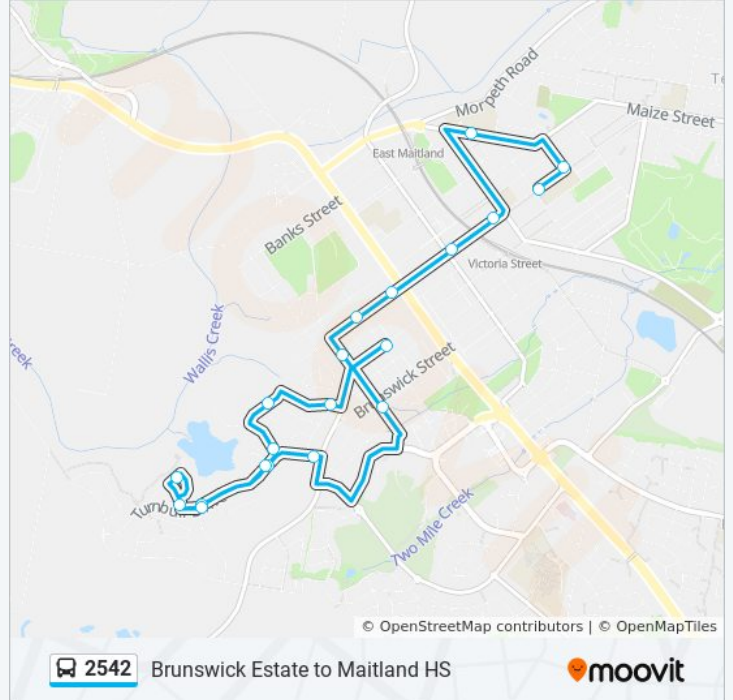

🚌 2542

Brunswick Estate to Maitland HS

Get The App

The 2542 bus line Brunswick Estate to Maitland HS has one route. For regular weekdays, their operation hours are:  
 (1) Maitland High School: 8:22 AM  
 Use the Moovit App to find the closest 2542 bus station near you and find out when is the next 2542 bus arriving.

**Direction: Maitland High School**

20 stops

[VIEW LINE SCHEDULE](#)

- East Maitland Tennis Courts, Victoria St
- Brisbane St at Adelaide St
- Turnbull Dr after Brunswick St
- Rimiks Trail Reserve, Turnbull Dr
- Turnbull Dr at Woodrow Way
- Rosebrook Row at Turnbull Dr
- 12 Lochend Cct
- Turnbull Dr opp Woodrow Way
- Turnbull Dr opp Rimiks Trail Reserve
- Vista Pde after Turnbull Dr
- Mingay Ave opp Hanson Cl
- Maher Ave opp Rathluba Cres
- Brisbane St before High St
- High St at Rous St
- High St before Newcastle St
- High St at Lawes St
- High St before Lindesay St
- Maitland Grossmann High School, Cumberland St
- Hodge St at High St
- Maitland High School, High St

**Direction:** Maitland High School  
**Stops:** 20  
**Trip Duration:** 21 min  
**Line Summary:**

2542 bus time schedules and route maps are available in an offline PDF at [moovitapp.com](https://moovitapp.com). Use the [Moovit App](#) to see live bus times, train schedule or subway schedule, and step-by-step directions for all public transit in Sydney.

## Check Live Arrival Times