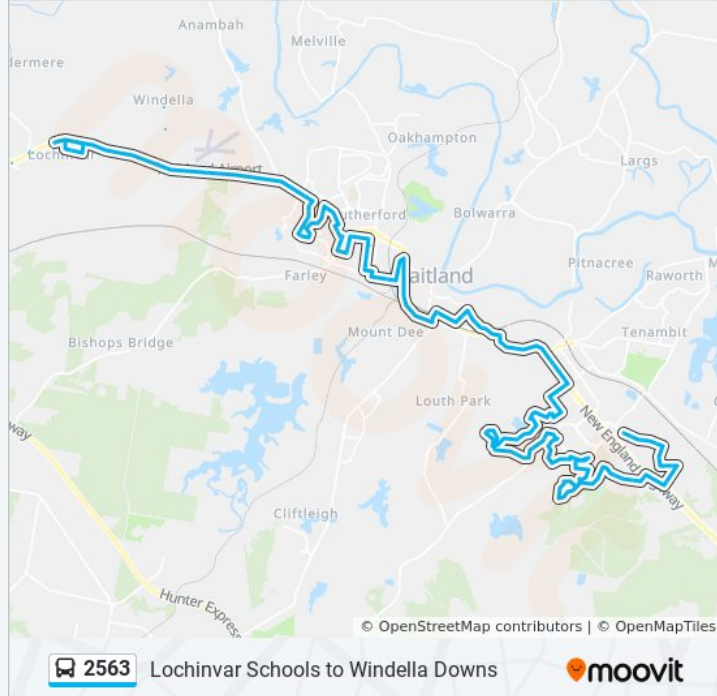

High St opp Sparke St

High St opp Maitland Visitor Information Centre

East Maitland Bowling Club, Newcastle St

New England Hwy before King St

New England Hwy before King St

New England Hwy at George St

High St after Newcastle St

High St at Rous St

Brisbane St after High St

Maher Ave after Richardson St

Rimiks Trail Reserve, Turnbull Dr

Turnbull Dr at Woodrow Way

Wilton Dr after Campbell Cl

122 Wilton Dr

Wilton Dr after Turnbull Dr

Wilton Dr before Woodrow Way

Mount Vincent Rd opp Chisholm Rd

Worcester Dr after Parl St

Worcester Dr at Beaufort Cct

Chisholm Rd after Worcester Dr

Chisholm Rd before South Seas Dr

Galway Bay Dr after Chisholm Rd