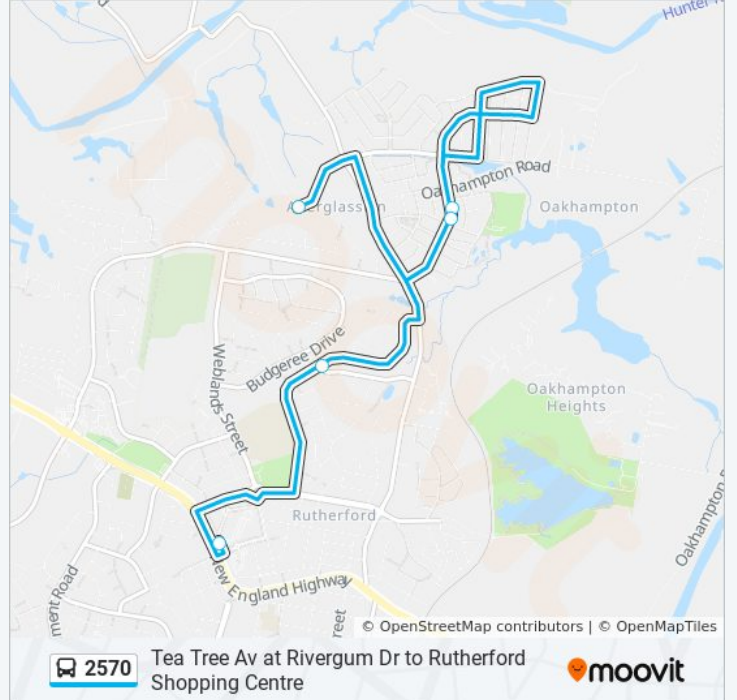

2570

Tea Tree Av at Rivergum Dr to Rutherford Shopping Centre

Get The App

The 2570 bus line Tea Tree Av at Rivergum Dr to Rutherford Shopping Centre has one route. For regular weekdays, their operation hours are:

(1) Rutherford Shops: 7:15 AM

Use the Moovit App to find the closest 2570 bus station near you and find out when is the next 2570 bus arriving.

Direction: Rutherford Shops

5 stops

[VIEW LINE SCHEDULE](#)

- Tea Tree Ave at River Gum Dr
- McKeachie Dr after Coolabah St
- McKeachie Dr after Redgum Cct
- Avery St at Bingara St
- Hillview St opp West Mall

2570 bus Time Schedule

Rutherford Shops Route Timetable:

Sunday	Not Operational
Monday	7:15 AM
Tuesday	7:15 AM
Wednesday	7:15 AM
Thursday	7:15 AM
Friday	Not Operational
Saturday	Not Operational

2570 bus Info

Direction: Rutherford Shops

Stops: 5

Trip Duration: 10 min

Line Summary:

2570 bus time schedules and route maps are available in an offline PDF at moovitapp.com. Use the [Moovit App](#) to see live bus times, train schedule or subway schedule, and step-by-step directions for all public transit in Sydney.