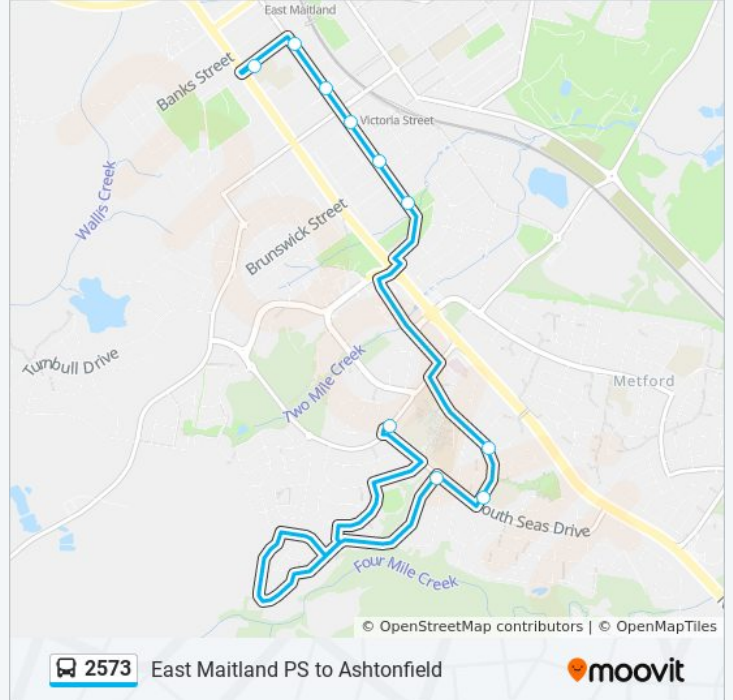

2573 bus time schedules and route maps are available in an offline PDF at moovitapp.com. Use the [Moovit App](#) to see live bus times, train schedule or subway schedule, and step-by-step directions for all public transit in Sydney.

[About Moovit](#) • [MaaS Solutions](#) • [Supported Countries](#) • [Mooviter Community](#)

© 2024 Moovit - All Rights Reserved

Check Live Arrival Times