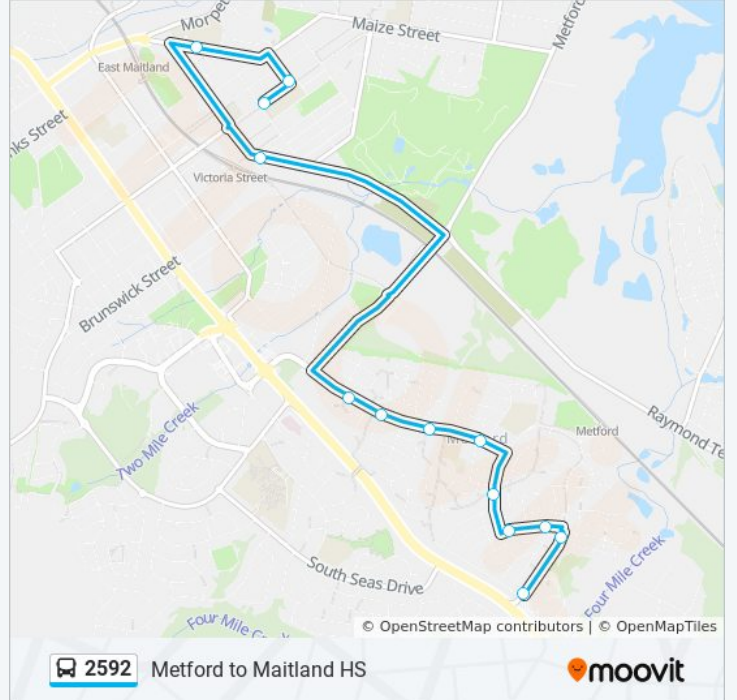

Direction: Maitland High School

13 stops

[VIEW LINE SCHEDULE](#)

Ferraby Dr opp TAFE Maitland
Ferraby Dr before Lowe St
Lowe St at McLeod Ave
Metford Community Hall, Lowe St
Schanck Dr before Willow Dr
Chelmsford Dr at Grevillea Dr
Maitland Christian School, Chelmsford Dr
Early Learning Centre, Chelmsford Dr
Chelmsford Dr opp Tennyson St
Raymond Terrace Rd before Victoria St
Maitland Grossmann High School, Cumberland St
Hodge St at High St
Maitland High School, High St

Direction: Maitland High School

Stops: 13

Trip Duration: 21 min

Line Summary:

2592 bus time schedules and route maps are available in an offline PDF at moovitapp.com. Use the [Moovit App](#) to see live bus times, train schedule or subway schedule, and step-by-step directions for all public transit in Sydney.