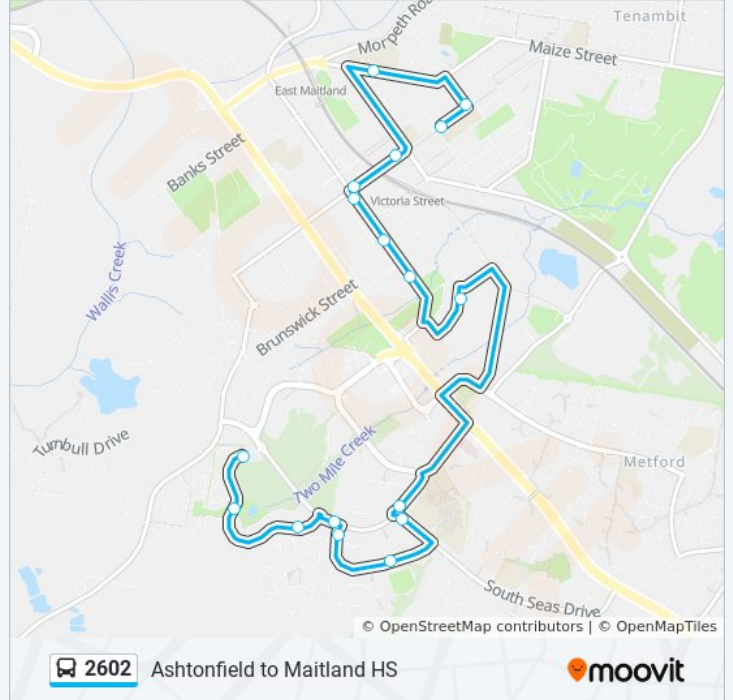

Direction: Maitland High School

17 stops

[VIEW LINE SCHEDULE](#)

Worcester Dr opp Springbok Cres (Hail & Ride)

Worcester Dr after Parl St

Worcester Dr at Beaufort Cct

Chisholm Rd after Worcester Dr

Galway Bay Dr after Chisholm Rd

Galway Bay Dr after Murphy Cct

South Seas Dr at Chisholm Rd

Chisholm Rd before Kilkenny Cct

Bruce St before Bray St

Lawes St opp Alliance St

Cooney Park, Lawes St

East Maitland Post Office, Lawes St

High St at Lawes St

High St before Lindesay St

Maitland Grossmann High School, Cumberland St

Hodge St at High St

Maitland High School, High St

2602 bus Time Schedule

Maitland High School Route Timetable:

Sunday	Not Operational
Monday	8:33 AM
Tuesday	8:33 AM
Wednesday	8:33 AM
Thursday	8:33 AM
Friday	Not Operational
Saturday	Not Operational

2602 bus Info

Direction: Maitland High School

Stops: 17

Trip Duration: 21 min

Line Summary:

2602 bus time schedules and route maps are available in an offline PDF at moovitapp.com. Use the [Moovit App](#) to see live bus times, train schedule or subway schedule, and step-by-step directions for all public transit in Sydney.