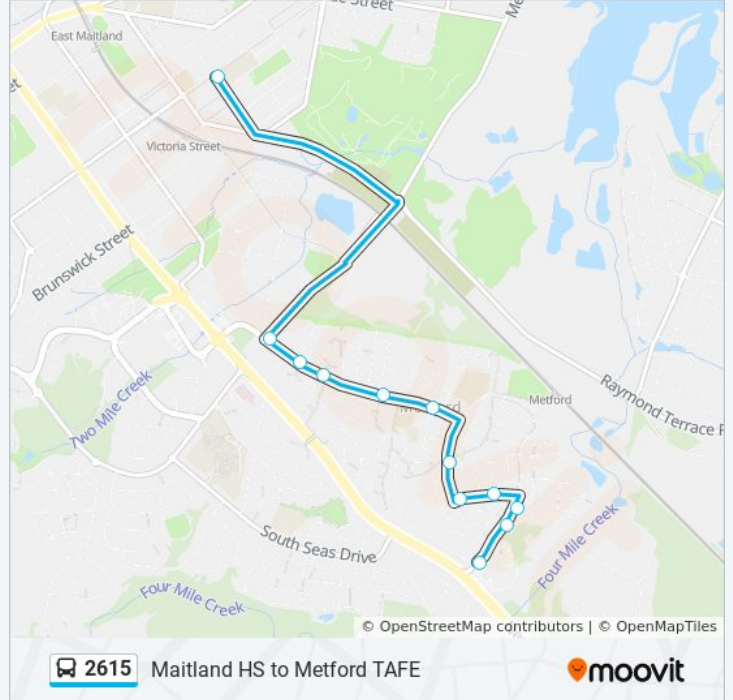

 2615

Maitland HS to Metford TAFE

Get The App

The 2615 bus line Maitland HS to Metford TAFE has one route. For regular weekdays, their operation hours are:

(1) Metford TAFE: 4:01 PM

Use the Moovit App to find the closest 2615 bus station near you and find out when is the next 2615 bus arriving.

## Direction: Metford TAFE

12 stops

[VIEW LINE SCHEDULE](#)

Maitland High School, Hunter St  
Metford Rd at Chelmsford Dr (Hail & Ride)  
Chelmsford Dr at Tennyson St  
Chelmsford Dr opp Early Learning Centre  
Chelmsford Dr opp Maitland Christian School  
Chelmsford Dr opp Grevillea Dr  
Schanck Dr opp Willow Dr  
Lowe St opp Metford Community Hall  
Lowe St opp McLeod Ave  
Ferraby Dr after Streeton Dr  
Ferraby Dr opp 32  
TAFE Maitland, Ferraby Dr

## 2615 bus Info

**Direction:** Metford TAFE

**Stops:** 12

**Trip Duration:** 12 min

**Line Summary:**

2615 bus time schedules and route maps are available in an offline PDF at [moovitapp.com](https://moovitapp.com). Use the [Moovit App](#) to see live bus times, train schedule or subway schedule, and step-by-step directions for all public transit in Sydney.