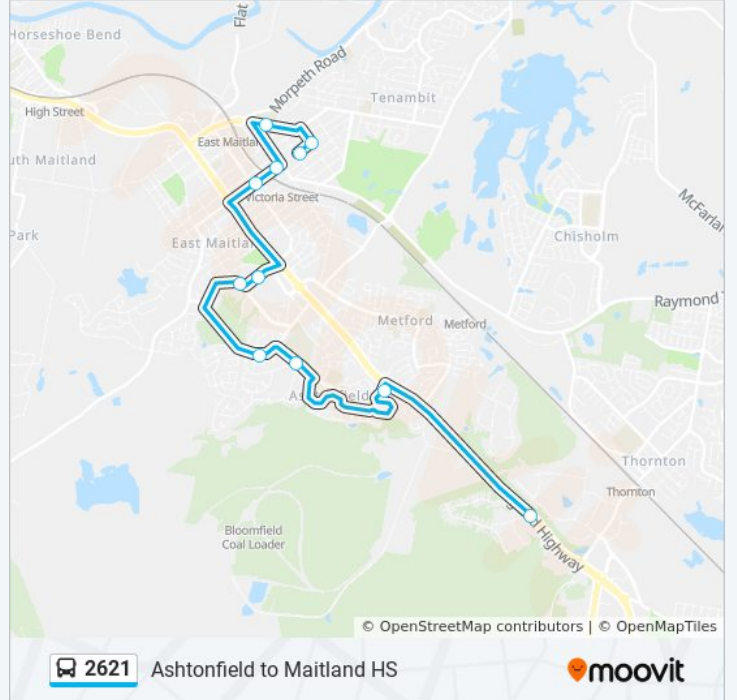

**Direction: Maitland High School**

11 stops

[VIEW LINE SCHEDULE](#)

- New England Hwy before Avalon Dr
- South Seas Dr after New England Hwy
- South Seas Dr opp Hunter Valley Grammar School
- Chisholm Rd before Galway Bay Dr
- The Hunter Shopping Centre, Mitchell Dr
- Mitchell Dr opp Stockland Green Hills
- High St at Lawes St
- High St before Lindesay St
- Maitland Grossmann High School, Cumberland St
- Hodge St at High St
- Maitland High School, High St

**Direction:** Maitland High School

**Stops:** 11

**Trip Duration:** 24 min

**Line Summary:**

2621 bus time schedules and route maps are available in an offline PDF at [moovitapp.com](https://moovitapp.com). Use the [Moovit App](#) to see live bus times, train schedule or subway schedule, and step-by-step directions for all public transit in Sydney.