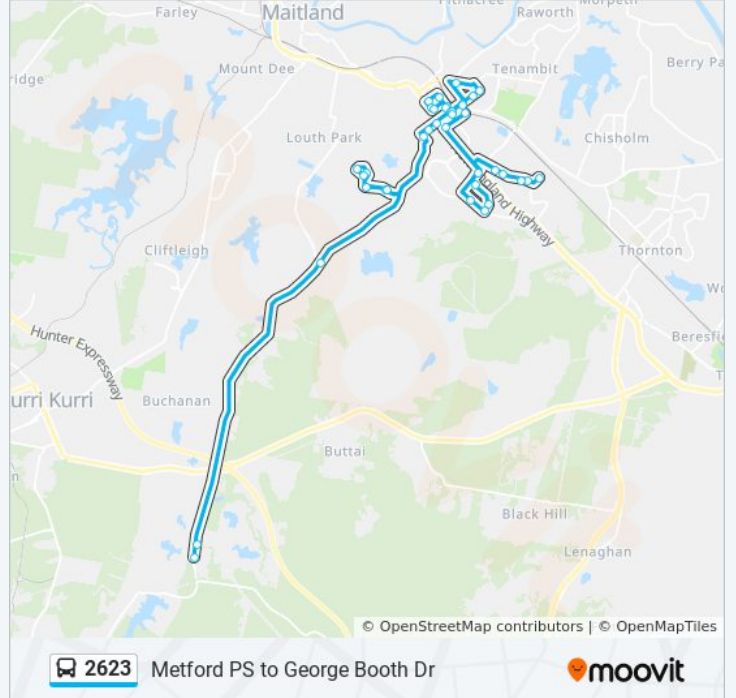

Direction: Buchanan

39 stops

[VIEW LINE SCHEDULE](#)

- Metford Public School, Schanck Dr
- Chelmsford Dr at Grevillea Dr
- Maitland Christian School, School Grounds
- Early Learning Centre, Chelmsford Dr
- Chelmsford Dr opp Tennyson St
- Maitland Private Hospital, Chisholm Rd
- Hunter Valley Grammar School, South Seas Dr
- South Seas Dr at Norfolk St
- Norfolk St opp Ashtonfield Public School
- Hunter Valley Grammar School, Norfolk St
- Victoria St at Newcastle St
- Victoria Street Station, Victoria St
- East Maitland Post Office, Lawes St
- Lawes St after George St
- Lawes St before William St
- East Maitland Public School, William St
- New England Hwy before King St
- St Joseph's Primary School, King St
- Lawes St before George St
- High St at Lawes St
- High St before Lindesay St
- Maitland Grossmann High School, Cumberland

Stops: 39

Trip Duration: 67 min

Line Summary:

St

Hodge St at High St

Maitland High School, High St

High St after Lindesay St

High St at Lawes St

High St after Newcastle St

High St at Rous St

Brisbane St after High St

Wilton Dr after Woodrow Way

Wilton Dr opp Gloaming Ave

Wilton Dr opp Campbell Cl

Wilton Dr after Campbell Cl

122 Wilton Dr

Wilton Dr after Turnbull Dr

Wilton Dr before Woodrow Way

Mount Vincent Rd opp Louth Park Rd (Hail & Ride)

1424 George Booth Dr

1395 George Booth Dr

2623 bus time schedules and route maps are available in an offline PDF at moovitapp.com. Use the [Moovit App](#) to see live bus times, train schedule or subway schedule, and step-by-step directions for all public transit in Sydney.