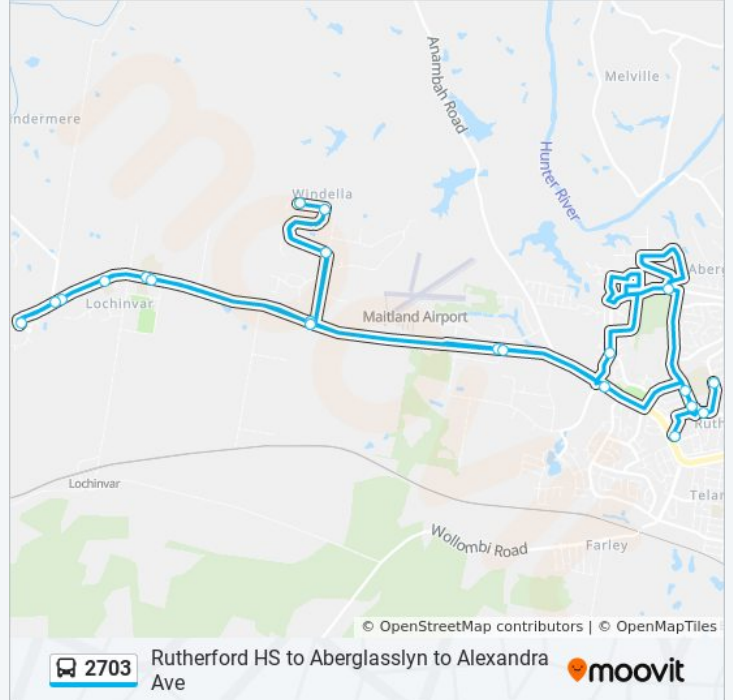

🚌 2703

Rutherford HS to Aberglasslyn to Alexandra Ave

Get The App

The 2703 bus line Rutherford HS to Aberglasslyn to Alexandra Ave has one route. For regular weekdays, their operation hours are:

(1) Rutherford Shops: 2:33 PM

Use the Moovit App to find the closest 2703 bus station near you and find out when is the next 2703 bus arriving.

Direction: Rutherford Shops

26 stops

[VIEW LINE SCHEDULE](#)

- Rutherford Technology High School, Avery St
- Alexandra Ave opp Rutherford Oval
- Weblands St after Alexandra Ave
- Weblands St opp Rutherford Public School
- New England Hwy before Racecourse Rd
- 459 New England Hwy
- Lerra Rd at Camilla Cl
- Camilla Cl after Krystyna Ave
- Lerra Rd at River Rd
- New England Hwy opp River Rd
- New England Hwy after Robert Rd (Temp Stop)
- Lochinvar Public School, New England Hwy
- New England Hwy opp Windermere Rd
- St Helena Cl after New England Hwy
- New England Hwy at Windermere Rd
- New England Hwy at River Rd
- Lerra Rd at Camilla Cl
- Camilla Cl after Krystyna Ave
- Lerra Rd at River Rd
- New England Hwy opp River Rd
- St Joseph's College, New England Hwy

2703 bus Info

Direction: Rutherford Shops

Stops: 26

Trip Duration: 96 min

Line Summary:

New England Hwy at River Rd
New England Hwy opp 459
Denton Park Dr opp Fairfax St
Tea Tree Ave at Denton Park Dr
Hillview St at West Mall