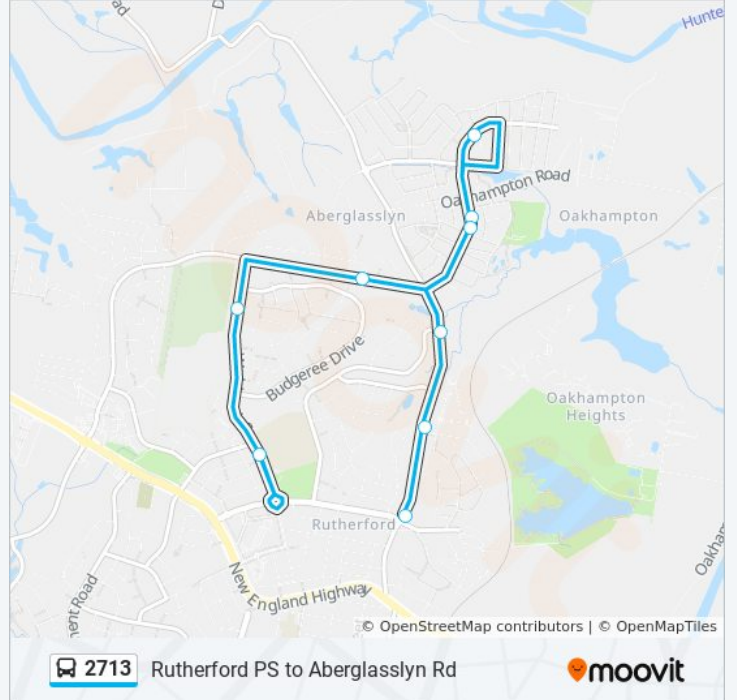

2713

Rutherford PS to Aberglasslyn Rd

Get The App

The 2713 bus line Rutherford PS to Aberglasslyn Rd has one route. For regular weekdays, their operation hours are:
(1) Rutherford: 3:15 PM
Use the Moovit App to find the closest 2713 bus station near you and find out when is the next 2713 bus arriving.

Direction: Rutherford

9 stops

[VIEW LINE SCHEDULE](#)

Rutherford Public School, Weblands St

Weblands St opp Budgeree Dr

Denton Park Dr at Birch Gr

McKeachie Dr after Coolabah St

McKeachie Dr at Shoveler St

McKeachie Dr after Redgum Cct

Aberglasslyn Rd opp Avery St

Aberglasslyn Rd opp Fullford Cove

Aberglasslyn Rd at Alexandra Ave

2713 bus Time Schedule

Rutherford Route Timetable:

Sunday	Not Operational
Monday	3:15 PM
Tuesday	3:15 PM
Wednesday	3:15 PM
Thursday	3:15 PM
Friday	Not Operational
Saturday	Not Operational

2713 bus Info

Direction: Rutherford

Stops: 9

Trip Duration: 13 min

Line Summary:

2713 bus time schedules and route maps are available in an offline PDF at moovitapp.com. Use the [Moovit App](#) to see live bus times, train schedule or subway schedule, and step-by-step directions for all public transit in Sydney.