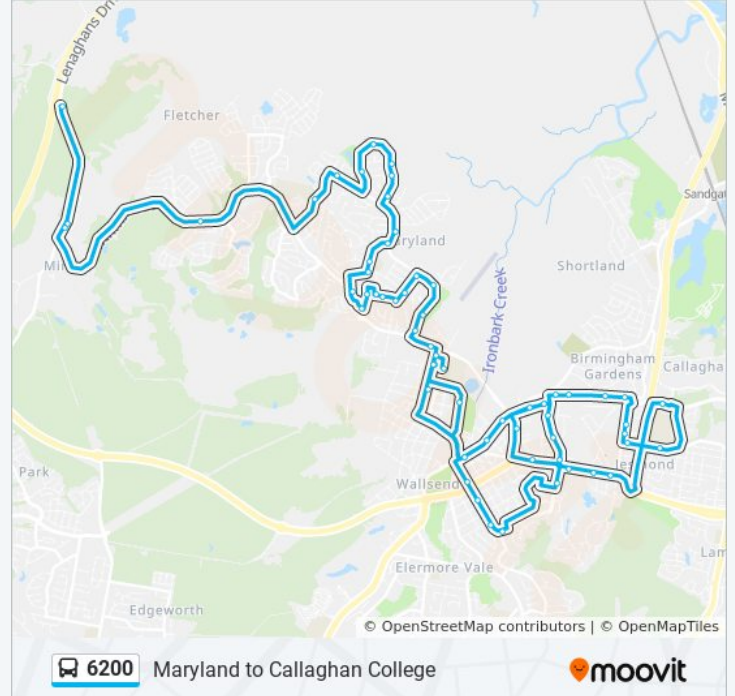

Direction: Callaghan College Wal

60 stops

[VIEW LINE SCHEDULE](#)

- Lenaghans Dr opp Stockrington Rd
- Woodford St opp Minmi Public School
- Woodford St after Frederick St
- Minmi Rd opp Highland Way
- Glendore Public School, Maryland Dr
- Maryland Dr after Gundaroo Cct
- Callan Ave opp Bilbungra Way
- Callan Ave opp 80
- Callan Ave opp Indra Cl
- Callan Ave before Andiah Way
- Callan Ave opp Jirra Way
- Maryland Dr at Mackillop Cl
- Maryland Shopping Centre, Boundary Rd
- Maryland Public School, Boundary Rd
- Boundary Rd at John T Bell Dr
- Tillegra St after Dewitt Cl
- Berwick Cres before Boundary Rd
- Boundary Rd opp Sandycroft St
- Seaton St at Wyndrow Pde
- Wyndrow Pde after Seaton St
- Wyndrow Pde at McNaughton Ave
- McNaughton Ave at John T Bell Dr

Cameron St opp Nash St

Cameron St before Tillie St

Birmingham Gardens Ambulance Station,
Wilkinson Ave

Wilkinson Ave at Cunningham St

Wilkinson Ave after Morris St

Wilkinson Ave at King St

Blue Gum Rd opp Goodwin St

Douglas St at Abbott St

Douglas St at Curry St

Douglas St at Stapleton St

Wallsend Aged Care Facility, Longworth Ave

Newcastle Rd after Longworth Ave

Douglas St opp Marie St

Cressington Way at Elermore Pde

Elernore Pde at Perks St

Wallsend Public School, Metcalfe St

Metcalfe St opp St Luke's Anglican Church

Plattsburg Public School, Boscawan St

Wentworth St after Abel St

Callaghan College Wallsend Campus, Macquarie St

6200 bus time schedules and route maps are available in an offline PDF at moovitapp.com. Use the [Moovit App](#) to see live bus times, train schedule or subway schedule, and step-by-step directions for all public transit in Sydney.